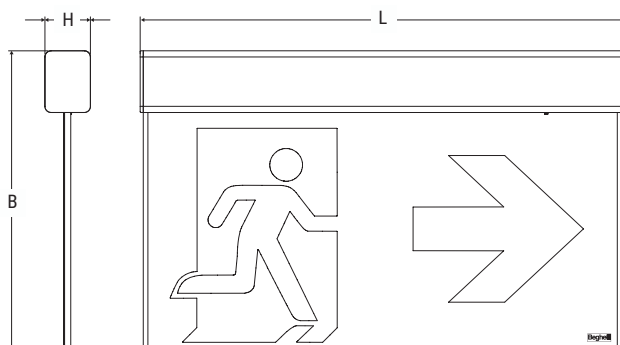

Exit

emergency

-  Signage suitable for any industrial or services installation. Available in three sizes with a distance of visibility (DV) of 20, 30 or 60 m.
-  Screen-printed screen for more uniform signal illumination
-  Innovative concealed fixing system. The same bracket, supplied, is used for both ceiling and edge mounting.

Applications

Services, industry

Characteristics

- Power supply** 230VAC \pm 10%, 50+60Hz
- Mounting** Wall, false ceiling, ceiling with rods and cables, edge mounting on wall, edge mounting on ceiling, three-phase track
- Recharging time** 12hrs
- Housing** Polycarbonate, white RAL 9003
- Screen** Clear polycarbonate
- Compliance** EN 60598-1, EN 60598-2-22, UNI EN 1838, UNI 11222, EN 62034

W	Dimensions mm			Distance of visibility (DV)
	L	B	H	
2	299	155	30	20m
3	314	194	30	30m
6	629	355	30	60m

	Order code	W	Description	Version	Autonomy h	Distance of visibility DV	Input power		Note	
							DC	AC		
TR	4320		EXIT DF20M SA 1/2/3H RM	SA	1/2/3	20m		2.5 W		
	4321		EXIT DF30M SA 1/2/3H RM	SA	1/2/3	30m		3.5 W		
	4322		EXIT DF60M SA 1/2/3H RM	SA	1/2/3	60m		7W		
AT	4385		EXIT DF20M AT SA	SA	1/1.5/2/3/8	20m		5 W		
	4386		EXIT DF30M AT SA	SA	1/1.5/2/3/8	30m		5 W		
	4387		EXIT DF60M AT SA	SA	1/1.5/2/3/8	60m		5 W		
CT	4380		EXIT DF20M CT SA	SA	1/1.5/2/3/8	20m		5 W		
	4381		EXIT DF30M CT SA	SA	1/1.5/2/3/8	30m		5 W		
	4382		EXIT DF60M CT SA	SA	1/1.5/2/3/8	60m		5 W		
CT luminaires can integrate optional modules for expansion to other systems: LG module code 15036 - LGFM module code 15037 - DALI module 15038										
CTS	LG230									
	17911		EXIT LGS230 DF20M	SA		20m	2.6 W	6.1 VA		
	17912		EXIT LGS230 DF30M	SA		30m	4.1 W	8.3 VA		
	17913		EXIT LGS230 DF60M	SA		60m	4.1 W	8.3 VA		
	LG24									
	17914		EXIT LGS24 DF20M	SA		20m	2.5 W			
	17915		EXIT LGS24 DF30M	SA		30m	3.7 W			
	17916		EXIT LGS24 DF60M	SA		60m	3.7 W			