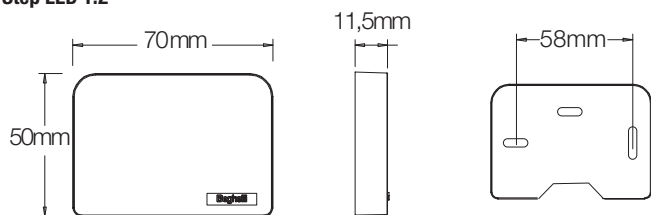

# X-Step LED

Indoor LED luminaire

**Material:**

- color: white

**Degree of protection:** IP44, IK07

**Working temp.:** -20 ÷ +40°C

**Rated voltage:** 230 V/50 Hz

**Life:** 30.000h

**Beam angle:** 60°

**Mounting:** wall

**Application:** corridors, staircases, entrance areas

**X-Step LED 1.2**

**X-Step LED 1.5**

**X-STEP ECOLED**

Code	EAN	W	Candelas	Lum. flux (lm)	Color temp. K	lm/W	Dimensions	CRI	Package sing./min./multipack	EEC
86124	8002219735829	1.5	40	60	3000	40	90x120x15	>80	1/10/80	A+
86125	8002219735836	1.5	40	60	4000	40	90x120x15	>80	1/10/80	A+
86126	8002219735843	1.2	15	30	3000	25	70x50x11.5	>80	1/20/200	A
86127	8002219735850	1.2	15	30	4000	25	70x50x11.5	>80	1/20/200	A