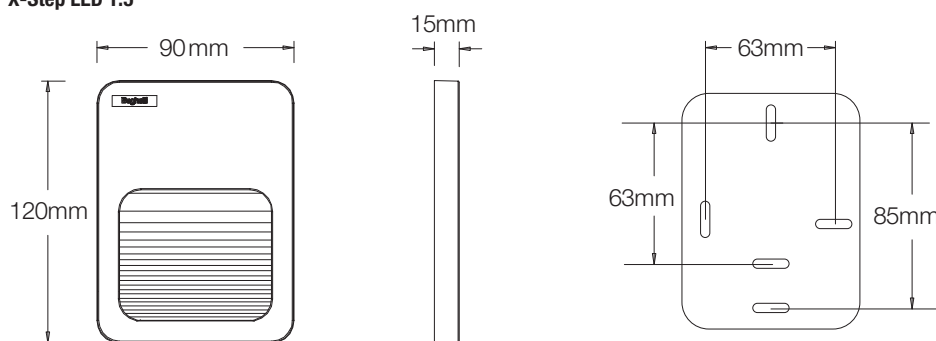

**Beam angle:** 60°

**Mounting:** wall

**Application:** corridors, staircases, entrance areas

**X-Step LED 1.2**

**X-Step LED 1.5**

**X-STEP ECOLED**

Code	EAN	W	Candelas	Lum. flux (lm)	Color temp. K	lm/W	Dimensions	CRI	Package sing./min./multipack	EEC
86124	8002219735829	1.5	40	60	3000	40	90x120x15	>80	1/10/80	A+
86125	8002219735836	1.5	40	60	4000	40	90x120x15	>80	1/10/80	A+
86126	8002219735843	1.2	15	30	3000	25	70x50x11.5	>80	1/20/200	A
86127	8002219735850	1.2	15	30	4000	25	70x50x11.5	>80	1/20/200	A