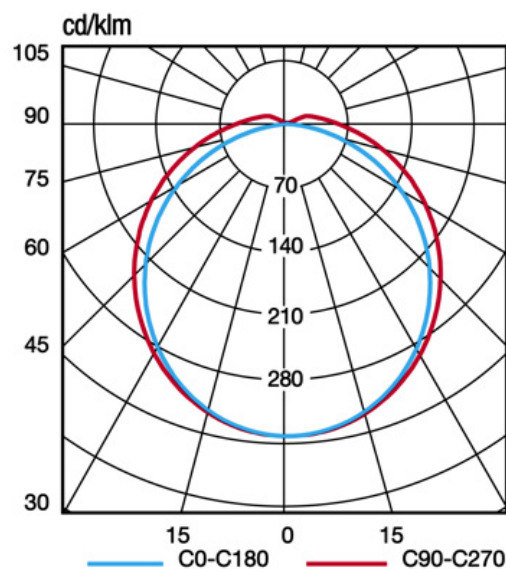

Certifications and norms

UK SI 2021 No. 1095, EN 62471:2008, EN IEC 60598-1:2021, EN 60598-2-1:1989, EN IEC 63000:2018, EN 62493:2010, EN 61000-3-3:2013, REG. 2019/2020(EU), EN IEC 55015:2019 + A11:2020, EN IEC 61000-3-2 :2019