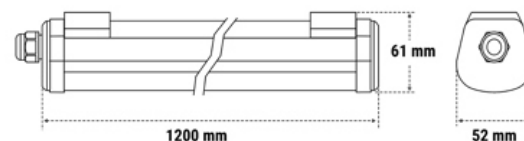

Stagna Flat

STAGNA FLAT IP65 120CM 36W 4K

Order code 75457

EAN 8002219895424

Technical specifications

Absorbed Power	36 W
Supply voltage type	AC
Nominal voltage (AC)	230 Vac
Ambient temperature (min)	-20 °C
Ambient temperature (max)	40 °C
Insulation class	II
CCT light tone	4000 K
Colour consistency	SDCM2
CRI color rendering	>80
Ballast	For constant current LED
Efficiency	120 lm/W
Equivalent power	2x36w
Frequency (max)	60 Hz
Frequency (min)	50 Hz
Power factor	0.9
Glow wire strength	550 °C - 30s.
MTBF driver	25000 h
Luminaire flux	4320 lm
Mounting	Ceiling
Voltage supply range (max)	240 V
Voltage supply range (min)	220 V

Installation and applications

Environment	Secondary Areas
Application	Offices, Production, Warehouses

Mechanical specifications

Height	40 mm
Length	1200 mm
Width	72 mm
Weight	1.5 Kg
Colour housing	Grey
Protection grade IP	IP65
Protection grade IK	IK08