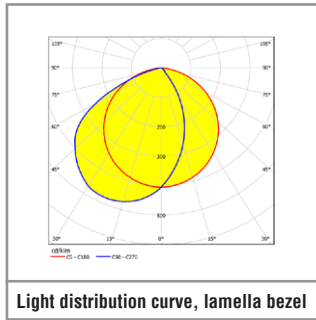

SICURO LED **DECENTRAL SUPPLY**

Sicuro24 Order code	LED 	$\Phi=$ 	P=
Recessed step mounting¹			
32031	3	29 lm (lamella bezel) 133 lm (frame bezel)	4.3 W

SICURO LED **CENTRAL SUPPLY**

Sicuro230 Order code	LED 	$\Phi=$ 	S~ 	P=
Recessed step mounting¹				
31031	3	29 lm (lamella bezel) 133 lm (frame bezel)	8.9 VA / 4.5 W	

¹ Recessed step mounting massive and hollow possible.

Included in scope of delivery	
Order code	Description
-	Recessed mounting set for massive steps
-	Recessed mounting set for hollow steps