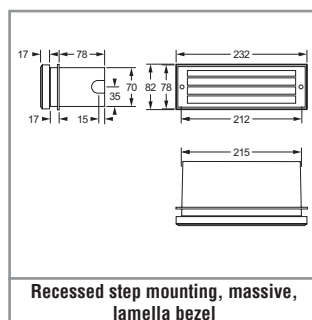

Variant

Variant	Φ~
Sicuro24 – with lamella bezel	29 lm
Sicuro24 – with frame bezel	133 lm
Sicuro230 – with lamella bezel	29 lm
Sicuro230 – with frame bezel	133 lm