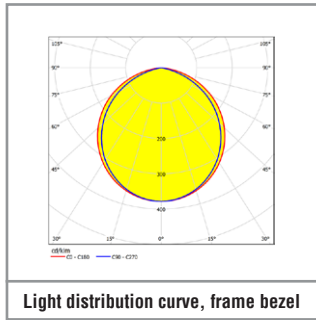

SICURO LED **DECENTRAL SUPPLY**

Sicuro24 Order code	LED 	$\Phi=$ 	P=
Recessed step mounting¹			
32031	3	29 lm (lamella bezel) 133 lm (frame bezel)	4.3 W

SICURO LED **CENTRAL SUPPLY**

Sicuro230 Order code	LED 	$\Phi=$ 	S~ 	P=
Recessed step mounting¹				
31031	3	29 lm (lamella bezel) 133 lm (frame bezel)	8.9 VA / 4.5 W	

¹ Recessed step mounting massive and hollow possible.

Included in scope of delivery	
Order code	Description
-	Recessed mounting set for massive steps
-	Recessed mounting set for hollow steps