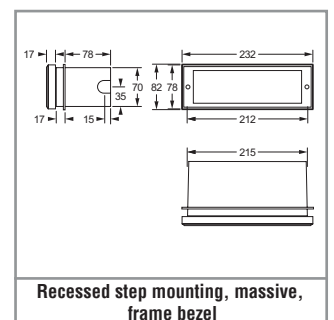

Variant

Variant	Φ~
Sicuro24 – with lamella bezel	29 lm
Sicuro24 – with frame bezel	133 lm
Sicuro230 – with lamella bezel	29 lm
Sicuro230 – with frame bezel	133 lm