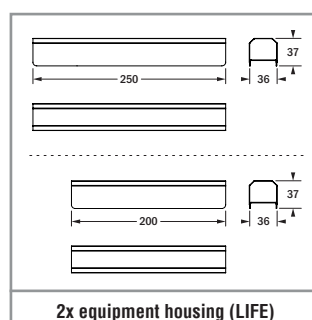

CENTRAL SUPPLY

Mains supply:	198 V – 254 V/50 Hz
Battery supply:	176 V – 276 V
Ambient temperature:	-20 °C to +40 °C
Protection class:	I
Mains supply (alt.):	90 V – 254 V / 50/60 Hz
Battery supply (alt.):	90 V – 276 V

Variant	Area 3.5 m	Area 7 m	Escape route
LIFE	262 lm	243 lm	247 lm
Sicuro24 / Sicuro230	350 lm	323 lm	330 lm