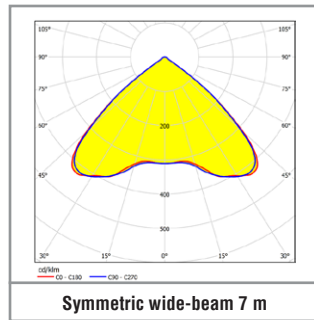

Variant	Area 3.5 m	Area 7 m	Escape route
LIFE	262 lm	243 lm	247 lm
Sicuro24 / Sicuro230	350 lm	323 lm	330 lm

Autotest / CableCom Order code	Logica Order code	Logica FM Order code	LED	Φ= 1 h	Φ= 3 h	Φ= 8 h		S~
Recessed ceiling mounting for escape route and area illumination with 3 changeable lenses								
37245	37246	37247	1	Escape route 330 lm Area 3.5 m / 7 m 350 lm / 323 lm	Escape route 190 lm Area 3.5 m / 7 m 203 lm / 186 lm	Escape route 70 lm Area 3.5 m / 7 m 70 lm / 65 lm	LIFE 6.4 V / 1.5 Ah	8 VA

Included in scope of delivery	
Order code	Description
-	Symmetrical wide-beam lens for mounting height 3.5 m
-	Symmetrical wide-beam lens for mounting height 7 m
-	Asymmetrical wide-beam lens