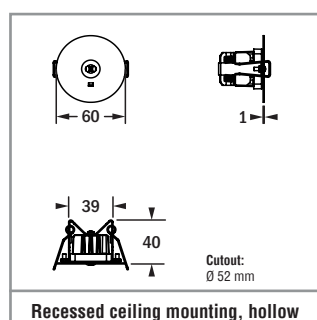

CENTRAL SUPPLY

Mains supply:	198 V – 254 V/50 Hz
Battery supply:	176 V – 276 V
Ambient temperature:	-20 °C to +40 °C
Protection class:	I
Mains supply (alt.):	90 V – 254 V / 50/60 Hz
Battery supply (alt.):	90 V – 276 V

Variant	Area 3.5 m	Area 7 m	Escape route
LIFE	262 lm	243 lm	247 lm
Sicuro24 / Sicuro230	350 lm	323 lm	330 lm