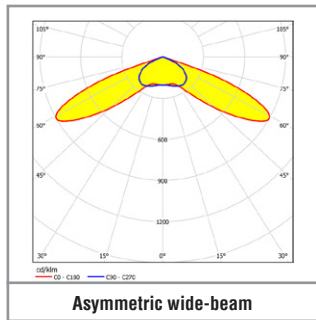

Variant	Area 3.5 m	Area 7 m	Escape route
LIFE	262 lm	243 lm	247 lm
Sicuro24 / Sicuro230	350 lm	323 lm	330 lm

Autotest / CableCom Order code	Logica Order code	Logica FM Order code	LED	Φ= 1 h	Φ= 3 h	Φ= 8 h		S~
Recessed ceiling mounting for escape route and area illumination with 3 changeable lenses								
37245	37246	37247	1	Escape route 330 lm Area 3.5 m / 7 m 350 lm / 323 lm	Escape route 190 lm Area 3.5 m / 7 m 203 lm / 186 lm	Escape route 70 lm Area 3.5 m / 7 m 70 lm / 65 lm	LIFE 6.4 V / 1.5 Ah	8 VA

Included in scope of delivery	
Order code	Description
-	Symmetrical wide-beam lens for mounting height 3.5 m
-	Symmetrical wide-beam lens for mounting height 7 m
-	Asymmetrical wide-beam lens