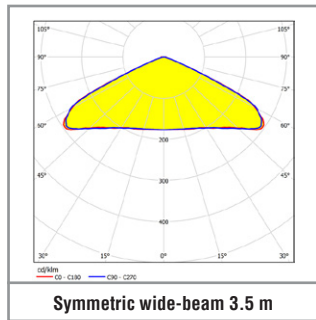

Variant	Area 3.5 m	Area 7 m	Escape route
LIFE	262 lm	243 lm	247 lm
Sicuro24 / Sicuro230	350 lm	323 lm	330 lm

Autotest / CableCom Order code	Logica Order code	Logica FM Order code	LED	Φ= 1 h	Φ= 3 h	Φ= 8 h		S~
Recessed ceiling mounting for escape route and area illumination with 3 changeable lenses								
37245	37246	37247	1	Escape route 330 lm Area 3.5 m / 7 m 350 lm / 323 lm	Escape route 190 lm Area 3.5 m / 7 m 203 lm / 186 lm	Escape route 70 lm Area 3.5 m / 7 m 70 lm / 65 lm	LIFE 6.4 V / 1.5 Ah	8 VA

Included in scope of delivery	
Order code	Description
-	Symmetrical wide-beam lens for mounting height 3.5 m
-	Symmetrical wide-beam lens for mounting height 7 m
-	Asymmetrical wide-beam lens