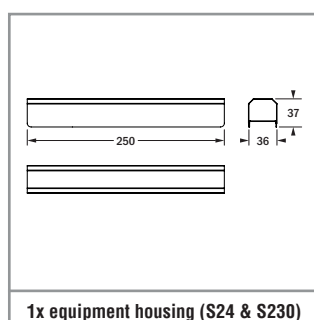

CENTRAL SUPPLY

Mains supply:	198 V – 254 V/50 Hz
Battery supply:	176 V – 276 V
Ambient temperature:	-20 °C to +40 °C
Protection class:	I
Mains supply (alt.):	90 V – 254 V / 50/60 Hz
Battery supply (alt.):	90 V – 276 V

Variant	Area 3.5 m	Area 7 m	Escape route
LIFE	262 lm	243 lm	247 lm
Sicuro24 / Sicuro230	350 lm	323 lm	330 lm