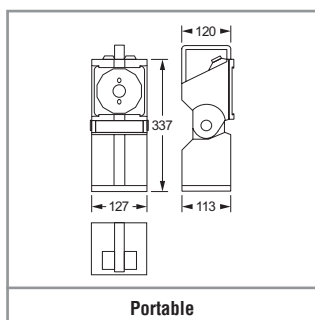

SCOUT LED

Safety luminaire as mobile spotlight luminaire. Housing made of polycarbonate with adjustable luminaire head (120°). Luminaire head with a main and a para lamp, switchable. Charging and switchover device integrated in housing.

Version for portable use

TECHNICAL DATA

Housing:	Polycarbonate, orange (RAL 2009)	Service life $L_{50}B_{20}$:	50.000 h (main lamp & para lamp)
Frame:	Polycarbonate, grey (RAL 7026)	Color stability:	3 SDCM (main lamp & para lamp)
Connection cable:	H03VVH2-F 2x0.75 mm² (1.3 m), black	Color temperature:	5.700 K (main lamp & para lamp)
Plug:	Euro plug, type C	Color rendering index:	70 (main lamp & para lamp)

IP40 IK09

SELF-CONTAINED SUPPLY

Switching:	Non-maintained
Mains supply:	230 V / 50/60 Hz
Ambient temperature:	0 °C to +40 °C
Protection class:	II