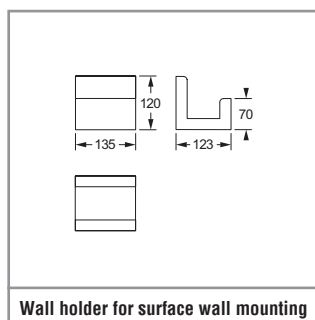

SCOUT LED

Safety luminaire as mobile spotlight luminaire. Housing made of polycarbonate with adjustable luminaire head (120°). Luminaire head with a main and a para lamp, switchable. Charging and switchover device integrated in housing.

Version for portable use

TECHNICAL DATA

Housing:	Polycarbonate, orange (RAL 2009)	Service life $L_{50}B_{20}$:	50.000 h (main lamp & para lamp)
Frame:	Polycarbonate, grey (RAL 7026)	Color stability:	3 SDCM (main lamp & para lamp)
Connection cable:	H03VVH2-F 2x0.75 mm² (1.3 m), black	Color temperature:	5.700 K (main lamp & para lamp)
Plug:	Euro plug, type C	Color rendering index:	70 (main lamp & para lamp)

IP40 IK09

SELF-CONTAINED SUPPLY

Switching:	Non-maintained
Mains supply:	230 V / 50/60 Hz
Ambient temperature:	0 °C to +40 °C
Protection class:	II