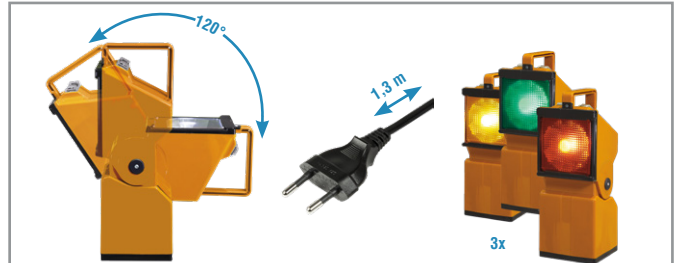

SCOUT LED

Safety luminaire as mobile spotlight luminaire. Housing made of polycarbonate with adjustable luminaire head (120°). Luminaire head with a main and a para lamp, switchable. Charging and switchover device integrated in housing.

¹ Main lamp

² Para lamp

Carry belt, included in scope of delivery
– 3913

Color panes, included in scope of delivery
– 3729, 3730, 3731

Adjustable luminaire head (120°), 1.3 m connection cable, 3 color panes

Included in scope of delivery	
Order code	Description
3913	Carry belt
3729	Color pane, red
3730	Color pane, orange
3731	Color pane, green

Please order accessories separately	
Order code	Description
2750	Wall holder