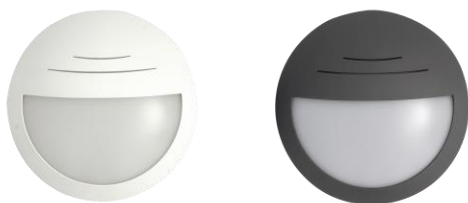

Luna LED Top

Ceiling and wall LED luminaires IP65

Material:

- body: thermoplastic, high impact resistance
- color: white or gray
- reflector: steel sheet
- diffuser: opal acrylic, UV stabilized

Ambient temperature: -15 ÷ 35°C (0 ÷ 35°C version with inverter)

Degree of protection: IP65

Rated voltage: 230 V/50 Hz

Control gear: LED driver (DALI driver on request), the luminaires are offered also in emergency version (autonomy 3H, AutoTest)

Service life: 50 000 hours

Mounting: on a ceiling or on a wall, incl. flammable surfaces

Application: hospitals, laboratories, entry halls, reception desks, corridors, restaurants, conference rooms

Luminaires are supplied as standard with opal acrylic diffuser IK08.

Luminaire in decorative diffuser option.

D, mm	H, mm
295	100

Code	Absorption W	Lum. flux (lm)	lm/W	Color temp. K	Ra	Dimensions (mm)	Kg	Corpus
A59-10215	9,3	1 046	112	3 000	>80	Ø295 × 100	1,1	white
A59-10216	13,5	1 460	108	3 000	>80	Ø295 × 100	1,1	white
A59-10217	9,3	1 102	119	4 000	>80	Ø295 × 100	1,1	white
A59-10218	13,5	1 539	114	4 000	>80	Ø295 × 100	1,1	white
A59-10219	9,3	1 046	112	3 000	>80	Ø295 × 100	1,1	gray
A59-10220	13,5	1 460	108	3 000	>80	Ø295 × 100	1,1	gray
A59-10221	9,3	1 102	119	4 000	>80	Ø295 × 100	1,1	gray
A59-10222	13,5	1 539	114	4 000	>80	Ø295 × 100	1,1	gray