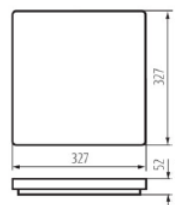

Mounting: ceiling or wall

Application: hallways and stairways, common and waiting rooms

Lunako LED Round 18W

Lunako LED Round 24W

Lunako LED Round 36W

Lunako LED Square 18W

Lunako LED Square 24W

Lunako LED Square 36W

Lunako LED Round:

Code	Power W	Lum. flux. (lm)	lm/W	Color temp. K	Ra	Dimensions (mm)	Kg
A44-10140BM	18	1 620	90	3 000	80	278 x 49	0.9
A44-10140CM	18	1 700	94	4 000	80	278 x 49	0.9
A44-10160BM	24	2 160	90	3 000	80	327 x 49	1.1
A44-10160CM	24	2 280	95	4 000	80	327 x 49	1.1
A44-10210CM	36	3 600	100	4 000	80	327 x 52	1.1

Lunako LED Square:

Code	Power W	Lum. flux. (lm)	lm/W	Color temp. K	Ra	Dimensions (mm)	Kg
A44-10150CM	18	1 700	94	4 000	80	278 x 278 x 49	0.9
A44-10190CM	24	2 280	95	4 000	80	327 x 327 x 49	1.1
A44-10230CM	36	3 600	100	4 000	80	327 x 327 x 52	1.1