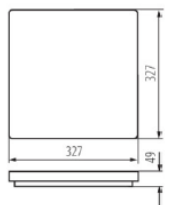

Mounting: ceiling or wall

Application: hallways and stairways, common and waiting rooms

Lunako LED Round 18W

Lunako LED Round 24W

Lunako LED Round 36W

Lunako LED Square 18W

Lunako LED Square 24W

Lunako LED Square 36W

Lunako LED Round:

Code	Power W	Lum. flux. (lm)	lm/W	Color temp. K	Ra	Dimensions (mm)	Kg
A44-10140BM	18	1 620	90	3 000	80	278 x 49	0.9
A44-10140CM	18	1 700	94	4 000	80	278 x 49	0.9
A44-10160BM	24	2 160	90	3 000	80	327 x 49	1.1
A44-10160CM	24	2 280	95	4 000	80	327 x 49	1.1
A44-10210CM	36	3 600	100	4 000	80	327 x 52	1.1

Lunako LED Square:

Code	Power W	Lum. flux. (lm)	lm/W	Color temp. K	Ra	Dimensions (mm)	Kg
A44-10150CM	18	1 700	94	4 000	80	278 x 278 x 49	0.9
A44-10190CM	24	2 280	95	4 000	80	327 x 327 x 49	1.1
A44-10230CM	36	3 600	100	4 000	80	327 x 327 x 52	1.1