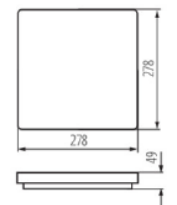

Mounting: ceiling or wall

Application: hallways and stairways, common and waiting rooms

Lunako LED Round 18W

Lunako LED Round 24W

Lunako LED Round 36W

Lunako LED Square 18W

Lunako LED Square 24W

Lunako LED Square 36W

Lunako LED Round:

Code	Power W	Lum. flux. (lm)	lm/W	Color temp. K	Ra	Dimensions (mm)	Kg
A44-10140BM	18	1 620	90	3 000	80	278 x 49	0.9
A44-10140CM	18	1 700	94	4 000	80	278 x 49	0.9
A44-10160BM	24	2 160	90	3 000	80	327 x 49	1.1
A44-10160CM	24	2 280	95	4 000	80	327 x 49	1.1
A44-10210CM	36	3 600	100	4 000	80	327 x 52	1.1

Lunako LED Square:

Code	Power W	Lum. flux. (lm)	lm/W	Color temp. K	Ra	Dimensions (mm)	Kg
A44-10150CM	18	1 700	94	4 000	80	278 x 278 x 49	0.9
A44-10190CM	24	2 280	95	4 000	80	327 x 327 x 49	1.1
A44-10230CM	36	3 600	100	4 000	80	327 x 327 x 52	1.1