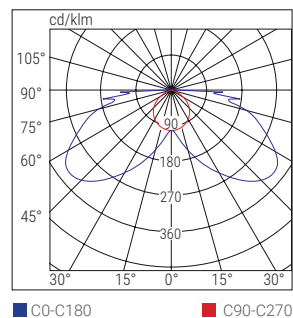

Performance according to EN 1838

Height (m)	Centre distance (m) ESCAPE ROUTES		Illuminated surface area (m) LARGE AREAS	
	Wall	Ceiling	Wall	Ceiling
2.5	11	-	6x9	-
3	-	19	-	10x16
7	-	28	-	12x26
Lighting >1lx at floor level along the centre line without reflections Emax/Emin <40			Lighting >0.5lx at floor level without reflections Emax/Emin <40	
Performance with reference to luminaire Order Code 12184 1100 lm			Maintenance coefficient 0.8	

LOGICA

	Order code	W eq.	Description	Version	Autonomy h	Flux SE lm	Flux SA lm	Input power		Note		
								DC	AC			
CT	LG											
	12182	8	LOG LED LG 8W SE 2/4/6H	SE	2/4/6	750/450/350	-		4W			
	12185	8	LOG LED LG 8W SA/PS 2/4/6H	SE/SA/PS	2/4/6	750/450/350	400		8W			
	12183	11	LOG LED LG 11W SE 1.5/3/4H	SE	1.5/3/4	900/550/450	-		4W			
	12186	11	LOG LED LG 11W SA/PS 1.5/3/4H	SE/SA/PS	1.5/3/4	900/550/450	500		10W			
	12184	24	LOG LED LG 24W SE 1/2/3H	SE	1/2/3	1100/750/550	-		6W			
	12187	24	LOG LED LG 24W SA/PS 1/2/3H	SE/SA/PS	1/2/3	1100/750/550	600		14W			
	19410	36	LOGICA LED LGAR SE 1100LM	SE	1/1.5/3	2000/1500/800			7W			
	19411	36	LOGICA LED LGAR SA 1100LM	SE/SA/PS	1/1.5/3	2000/1500/800	1000		13W			
	CT	LGFM										
12182FM		8	LOG LED LGFM 8W SE 2/4/6H	SE	2/4/6	750/450/350	-		5W			
12185FM		8	LOG LED LGFM 8W SA/PS 2/4/6H	SE/SA/PS	2/4/6	750/450/350	400		9W			
12183FM		11	LOG LED LGFM 11W SE 1.5/3/4H	SE	1.5/3/4	900/550/450	-		5W			
12186FM		11	LOG LED LGFM 11W SA/PS 1.5/3/4H	SE/SA/PS	1.5/3/4	900/550/450	500		11W			
12184FM		24	LOG LED LGFM 24W SE 1/2/3H	SE	1/2/3	1100/750/550	-		7W			
12187FM		24	LOG LED LGFM 24W SA/PS 1/2/3H	SE/SA/PS	1/2/3	1100/750/550	600		15W			
CTS	LG230											
	31140	8	LOGICA LED 8W LG230				400	4.1W	8.5VA			
	31141	11	LOGICA LED 11W LG230 LS-UV				500	6.4W	8.1VA			
	31099	24	LOGICA LED 24W LG230 LS-UV				900	10.4W	12VA			
	31120	36	LOGICA LED 36W LG230 LS-UV				1400	15W	15.9VA			
CTS	LG24											
	32096	8	LOGICA LED 8W LGS24			400	400	3.8W	-			
32089	36	LOGICA LED 36W LGS24 LS-UV			400	1400	4.3W	15.4VA