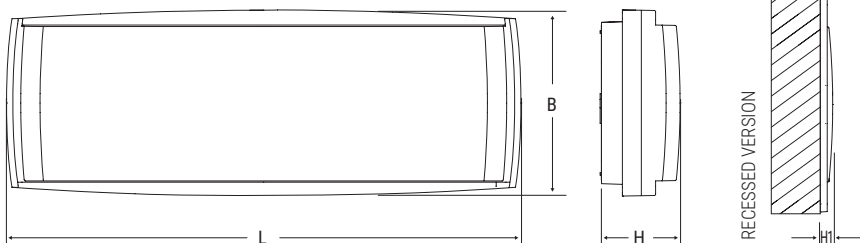

Version	Dimensions mm				Distance of visibility (DV)
	L	B	H	H1	
Standard	406	147	63	-	20m
Recessed	440	170	-	10	20m

Performance according to EN 1838

Height (m)	Centre distance (m) ESCAPE ROUTES		Illuminated surface area (m) LARGE AREAS	
	Wall	Ceiling	Wall	Ceiling
2.5	11	-	6x9	-
3	-	19	-	10x16
7	-	28	-	12x26
Lighting >1lx at floor level along the centre line without reflections Emax/Emin <40			Lighting >0.5lx at floor level without reflections Emax/Emin <40	
Performance with reference to luminaire Order Code 12184 1100 lm			Maintenance coefficient 0.8	