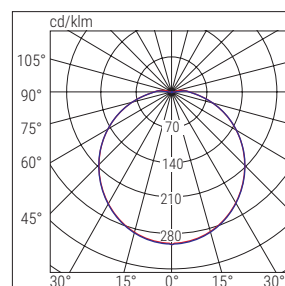

FULL MOON 24 W

■ C0-C180 ■ C90-C270

Kód Code	Popis Description	Verze Version	Autonomie Autonomy h	Příkon Power W	Teplota chrom. Colour Temp. K	CRI	Svět. tok LED LED Flux lm (Tj=25°C)	Svět. tok Flux lm	lm/W	Kg	Pozn. Notes
75330	FULLMOON OPAL TUTTOSCHERM 18W 3K			18	3000	>80	1700	1440		0,48	
75331	FULLMOON OPAL TUTTOSCHERM 18W 4K			18	4000	>80	1700	1440		0,48	
75332	FULLMOON OPAL TUTTOSCHERM 24W 3K			24	3000	>80	2300	1920		0,69	
75333	FULLMOON OPAL TUTTOSCHERM 24W 4K			24	4000	>80	2300	1920		0,69	
75334	FULLMOON SENS TUTTOSCHERM 18W 3K			18	3000	>80	1700	1440		0,53	DoC
75335	FULLMOON SENS TUTTOSCHERM 18W 4K			18	4000	>80	1700	1440		0,53	DoC
75336	FULLMOON SENS TUTTOSCHERM 24W 3K			24	3000	>80	2300	1920		0,74	DoC
75337	FULLMOON SENS TUTTOSCHERM 24W 4K			24	4000	>80	2300	1920		0,74	DoC
75338	FULLMOON EMERG TUTTOSCHER 18W 3K	SA/SE	1,5	18	3000	>80	1700	1440	50	0,57	
75339	FULLMOON EMERG TUTTOSCHER 18W 4K	SA/SE	1,5	18	4000	>80	1700	1440	50	0,57	
75344	FULLMOON EMERG TUTTOSCHER 24W 3K	SA/SE	1,5	24	3000	>80	2300	1920	50	0,78	
75345	FULLMOON EMERG TUTTOSCHER 24W 4K	SA/SE	1,5	24	4000	>80	2300	1920	50	0,78	
75346	FULL MOON EMERG 3h 18W 3K	SA/SE	3	18	3000	>80	1700	1440	240	0,57	
75347	FULL MOON EMERG 3h 18W 4K	SA/SE	3	18	4000	>80	1700	1440	240	0,57	
75348	FULL MOON EMERG 3h 24W 3K	SA/SE	3	24	3000	>80	2300	1920	240	0,78	
75349	FULL MOON EMERG 3h 24W 4K	SA/SE	3	24	4000	>80	2300	1920	240	0,78	
75360	FULL MOON EMERG 3h SENS 18W 3K	SA/SE	3	18	3000	>80	1700	1440	240	0,57	DoC
75361	FULL MOON EMERG 3h SENS 18W 4K	SA/SE	3	18	4000	>80	1700	1440	240	0,57	DoC
75362	FULL MOON EMERG 3h SENS 24W 3K	SA/SE	3	24	3000	>80	2300	1920	240	0,78	DoC
75363	FULL MOON EMERG 3h SENS 24W 4K	SA/SE	3	24	4000	>80	2300	1920	240	0,78	DoC

ON / OFF

ANTIBLACK-OUT

NOUZOVÉ / EMERGENCY

027 přisazená a závěsná / surfaced and suspended