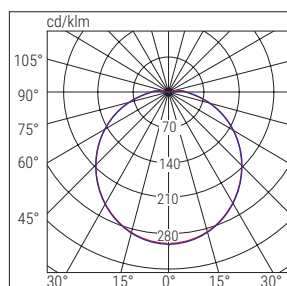

FULL MOON 18 W

■ C180-C270 ■ C90-C270