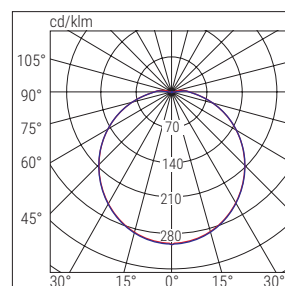

FULL MOON 24 W

■ C0-C180 ■ C90-C270

Kód Code	Popis Description	Verze Version	Autonomie Autonomy h	Příkon Power W	Teplota chrom. Colour Temp. K	CRI	Svět. tok LED LED Flux lm (Tj=25°C)	Svět. tok Flux lm	Nouz. sv. tok Emer. flux	Kg	Pozn. Notes
75330	FULLMOON OPAL TUTTOSCHERM 18W 3K			18	3000	>80	1700	1440		0,48	
75331	FULLMOON OPAL TUTTOSCHERM 18W 4K			18	4000	>80	1700	1440		0,48	
75332	FULLMOON OPAL TUTTOSCHERM 24W 3K			24	3000	>80	2300	1920		0,69	
75333	FULLMOON OPAL TUTTOSCHERM 24W 4K			24	4000	>80	2300	1920		0,69	
75334	FULLMOON SENS TUTTOSCHERM 18W 3K			18	3000	>80	1700	1440		0,53	DoC
75335	FULLMOON SENS TUTTOSCHERM 18W 4K			18	4000	>80	1700	1440		0,53	DoC
75336	FULLMOON SENS TUTTOSCHERM 24W 3K			24	3000	>80	2300	1920		0,74	DoC
75337	FULLMOON SENS TUTTOSCHERM 24W 4K			24	4000	>80	2300	1920		0,74	DoC
75338	FULLMOON EMERG TUTTOSCHER 18W 3K	SA/SE	1,5	18	3000	>80	1700	1440	50	0,57	
75339	FULLMOON EMERG TUTTOSCHER 18W 4K	SA/SE	1,5	18	4000	>80	1700	1440	50	0,57	
75344	FULLMOON EMERG TUTTOSCHER 24W 3K	SA/SE	1,5	24	3000	>80	2300	1920	50	0,78	
75345	FULLMOON EMERG TUTTOSCHER 24W 4K	SA/SE	1,5	24	4000	>80	2300	1920	50	0,78	
75346	FULL MOON EMERG 3h 18W 3K	SA/SE	3	18	3000	>80	1700	1440	240	0,57	
75347	FULL MOON EMERG 3h 18W 4K	SA/SE	3	18	4000	>80	1700	1440	240	0,57	
75348	FULL MOON EMERG 3h 24W 3K	SA/SE	3	24	3000	>80	2300	1920	240	0,78	
75349	FULL MOON EMERG 3h 24W 4K	SA/SE	3	24	4000	>80	2300	1920	240	0,78	
75360	FULL MOON EMERG 3h SENS 18W 3K	SA/SE	3	18	3000	>80	1700	1440	240	0,57	DoC
75361	FULL MOON EMERG 3h SENS 18W 4K	SA/SE	3	18	4000	>80	1700	1440	240	0,57	DoC
75362	FULL MOON EMERG 3h SENS 24W 3K	SA/SE	3	24	3000	>80	2300	1920	240	0,78	DoC
75363	FULL MOON EMERG 3h SENS 24W 4K	SA/SE	3	24	4000	>80	2300	1920	240	0,78	DoC

ED

ON / OFF

ANTIBLACK-OUT

NOUZOVÉ / EMERGENCY

027 přisazená a závěsná / surfaced and suspended