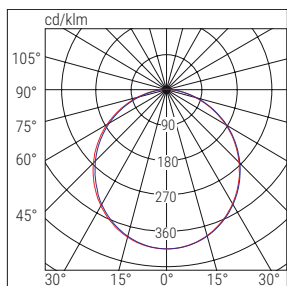

DWL ULTRATHIN SQ LED

■ C0-C180   ■ C90-C270

	Order code	Description	Power W	Color temp. K	CRI	Lumin. flux LED lm (Tj=25°C)	Lumin. flux of luminaire lm	lm/W	Weight Kg	Package Sing/Mult.
ON-OFF	71050	DWL LED 8W 3K	8	3000	>80	1080	720	90	0.07	1/12
	71051	DWL LED 8W 4K	8	4000	>80	1080	720	90	0.07	1/12