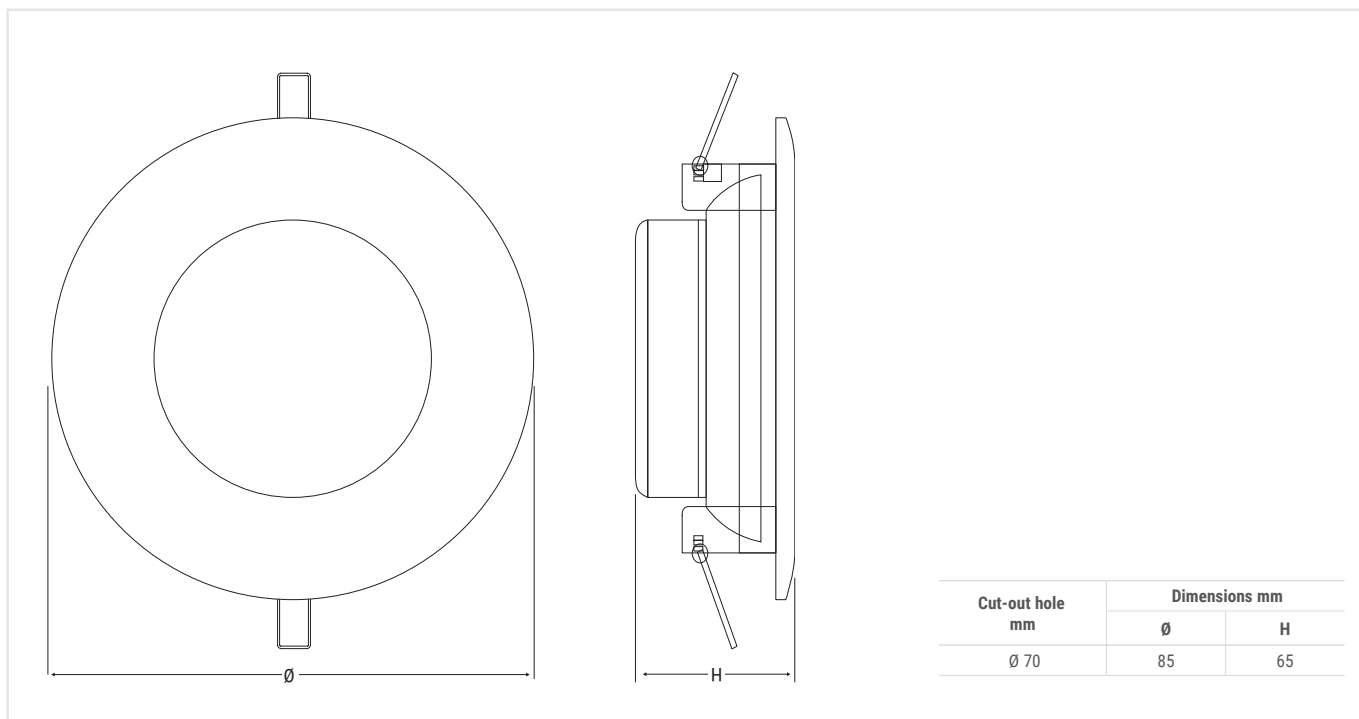

Downlight Ultra Compact LED

downlight

Small downlight with wide beam and integrated SELV driver.

Recessed installation in particularly narrow spaces.

Fixing springs on plasterboard and quick external connection terminal block.

Installation Recessed

Body Polycarbonate

Optics Diffusing, symmetrical

Screen Polycarbonate with opal finish

Color White

Standards EN60598-1, EN60598-2-2, EN 62471

Cut-out hole mm	Dimensions mm	
	Ø	H
Ø 70	85	65

DWL ULTRATHIN SQ LED

■ C0-C180 ■ C90-C270

	Order code	Description	Power W	Color temp. K	CRI	Lumin. flux LED lm (Tj=25°C)	Lumin. flux of luminaire lm	lm/W	Weight Kg	Package Sing/Mult.
ON-OFF	71050	DWL LED 8W 3K	8	3000	>80	1080	720	90	0.07	1/12
	71051	DWL LED 8W 4K	8	4000	>80	1080	720	90	0.07	1/12