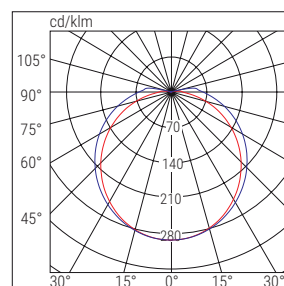

GEOLED LITE 20W

■ C0-C180 ■ C90-C270