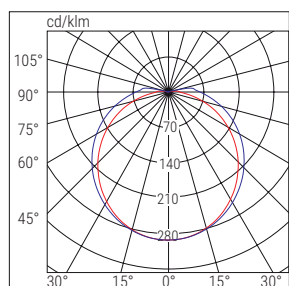

GEOLED LITE 15W

■ C180-C270 ■ C90-C270