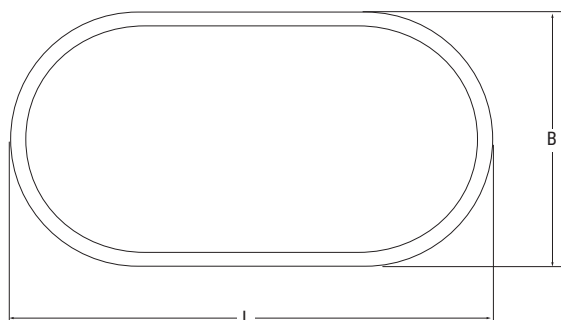

W	Dimensions mm		
	L	B	H
15	214	114	63
20	269	145	74

GEOLED LITE 15W

■ C180-C270 ■ C90-C270

GEOLED LITE 20W

■ C0-C180 ■ C90-C270

QUICK-WIRING COMPARTMENT

Terminal block enclosed in a convenient rear compartment equipped with a watertight door. Thanks to a gasket incorporated into the cover, preservation of the IP65 protection degree is guaranteed.

	Order code	Description	Power W	Color temp. K	CRI	Lumin. flux LED lm (Tj=25°C)	Lumin. flux of luminaire lm	lm/W	Weight Kg	Package Sing/Mult.	
ON-OFF	75425	GEO LED 15W OVAL BLACK 4K	15	4000	>80	2025	1250	83	0.28	1/12	NERO
	75427	GEO LED 20W OVAL BLACK 4K	20	4000	>80	2700	1650	83	0.43	1/6	
	75420	GEO LED 15W OVAL WHITE 3K	15	3000	>80	2025	1250	83	0.28	1/12	BIANCO
	75422	GEO LED 20W OVAL WHITE 3K	20	3000	>80	2340	1650	83	0.43	1/6	
	75421	GEO LED 15W OVAL WHITE 4K	15	4000	>80	2025	1250	83	0.28	1/12	
	75423	GEO LED 20W OVAL WHITE 4K	20	4000	>80	2340	1650	83	0.43	1/6	