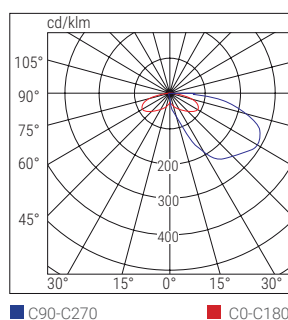

Reference standard UNI EN 1838

Lens	Height (m)	Centre distance (m) ESCAPE ROUTES		Illuminated surface area (m) LARGE AREAS	
		Wall	Ceiling	Wall	Ceiling
Present	2.5	16	-	-	-
Removed	2.5	-	-	7x10	-

Lighting >1lx at floor level along the centre line without reflections Emax/Emin <40

Lighting >0.5lx at floor level without reflections Emax/Emin <40

Performance with reference to luminaire Order Code 19421 680lm - Maintenance coefficient 0.8

METRICA WITH LENS

METRICA WITHOUT LENS

	Order code	W eq.	Description	Version	Autonomy h	Flux SE lm	Flux SA lm	Input power		Note
								DC	AC	
CT	19420	11	METRICA LED CT SA L	SE/SA	1/1.5/ 2/3/8	340/230/170/120/50	200		5 W	
	19421	36	METRICA LED CT SA XL	SE/SA	1/1.5/ 2/3/8	680/460/350/250/90	200		5 W	