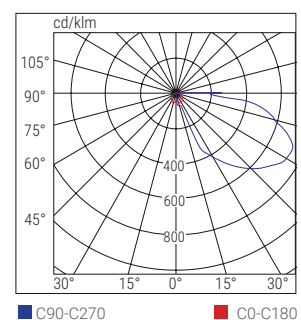

METRICA WITHOUT LENS

	Order code	W eq.	Description	Version	Autonomy h	Flux SE lm	Flux SA lm	Input power		Note
								DC	AC	
CT	19420	11	METRICA LED CT SA L	SE/SA	1/1.5/ 2/3/8	340/230/170/120/50	200		5 W	
	19421	36	METRICA LED CT SA XL	SE/SA	1/1.5/ 2/3/8	680/460/350/250/90	200		5 W	

CT luminaires can integrate optional modules for expansion to other systems: LG module code 15036 - LGFM module code 15037 - DALI module 15038

CTS	LG230		Description	Version	Autonomy h	Flux SE lm	Flux SA lm	Input power		Note	
	Order code	W eq.						DC	AC		
CTS	31121	11	METRICA LED LGS230 L LS-UV	SE/SA			550	6.8 W	8.6 VA		
	31123	36	METRICA LED LGS230 XL LS-UV	SE/SA			1100	11.3 W	12.6 VA		
	LG24										
	32090	11	METRICA LED LGS24 L LS-UV	SE/SA		260	550	3 W	6.8 VA		
	32093	36	METRICA LED LGS24 XL LS-UV	SE/SA		530	1100	4.3 W	11.1 VA		

ACCESSORIES - included

LH/RH/BOTTOM STICKERS
XL version only

Order Code **12941**

CABLE CONDUIT GLAND PG16/PG20
Removable for overhead mounting

Order Code **3727**

ACCESSORIES - to be ordered separately

RECESSED MOUNTING KIT

Order Code **12942** (Version L)
Order Code **12943** (Version XL)

LG - LGFM - DALI MODULE (CT version only)

LG - Order Code **15036**
LGFM - Order Code **15037**
DALI - Order Code **15038**

LG
LGFM
DALI