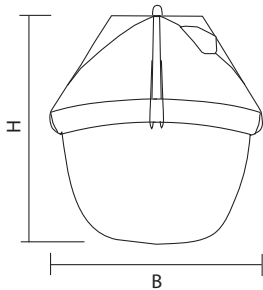

Leo | 40-01

Industrial luminaires

Material:

- body: rubber gear box and transparent plastic cover
- color: grey RAL 9005
- diffuser: clear polycarbonate

Degree of protection: IP54

Rated voltage: 230 V / 50 Hz

Mounting: on hinged hook

Application: farms, metallurgical plants, mine pits, belt, transporters, lift shafts, building sites, industrial buildings

Code	Power	Lamp	Color temp. (K)	Cap	B × H (mm)	Kg	Note
40-011/115/+Y	1x50 W max.	LED lamp	–	E27	260 × 295	2,1	supplied without lamp