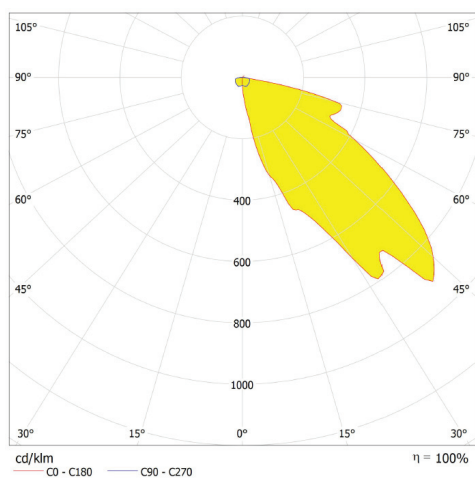

Gemma LED

Ceiling and suspended LED luminaire

Material:

- body: a steel sheet finished by powder technology varnishing
- color: white RAL 9003
- reflector: asymmetric parabolic reflector - highly polished aluminum

Suspension

length(mm)	without el. supply	with el. supply 3x1,5 mm ²	with el. supply 5x1,5 mm ²
1200 (wire)	99-083/120	99-084/120	99-085/120
400 (rod)	99-093/040	99-094/040	99-095/040
600 (rod)	99-093/060	99-094/060	99-095/060
900 (rod)	99-093/090	99-094/090	99-095/090
1200 (rod)	99-093/120	99-094/120	99-095/120

Code	Power W	Lum. flux lm	lm/W	Color temp. K	CRI	EEC	L x B x H (mm)	Kg
A41-10151C	56	6 600	118	4000	>80	A+	1188x336x80	4,3
A41-10152C	28	3 300	118	4000	>80	A+	1188x336x80	4,3