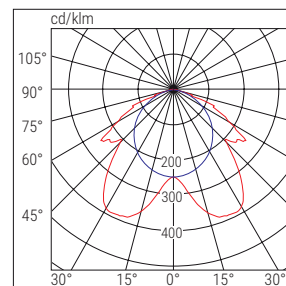

Performance according to EN 1838

Height (m)	Centre distance (m) ESCAPE ROUTES		Illuminated surface area (m) LARGE AREAS	
	Wall	Ceiling	Wall	Ceiling
2.5	7	-	6x6	-
3	-	12	-	9x9
Lighting >1lx at floor level along the centre line without reflections Emax/Emin <40			Lighting >0.5lx at floor level without reflections Emax/Emin <40	
Performance with reference to luminaire Order Code 8595 400 lm			Maintenance coefficient 0.8	

TICINQUE TUTTOLED