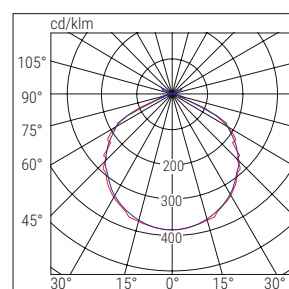

Performance according to EN 1838

Height (m) 	Centre distance (m) ESCAPE ROUTES 		Illuminated surface area (m) LARGE AREAS 	
	Wall	Ceiling	Wall	Ceiling
2.5	5	-	3x3	-
3	-	8	-	6x6
Lighting >1lx at floor level along the centre line without reflections Emax/Emin <40			Lighting >0.5lx at floor level without reflections Emax/Emin <40	
Performance with reference to luminaire Order Code 4400 100 lm			Maintenance coefficient 0.8	

PRATICA IP42