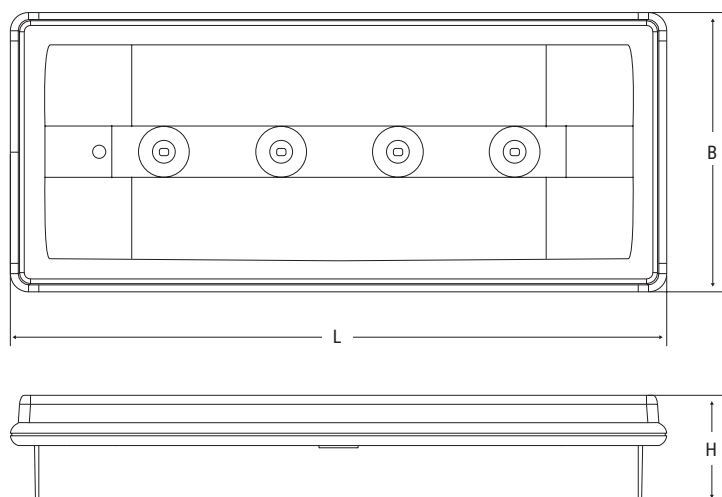

Unique luminaire with SE and SA function, with adjustable autonomy from 1 to 3hrs.

Large spaces inside the product facilitate wiring and maintenance. The housing is equipped with 3 x $\varnothing 16$ pre-drilled inlets and can be installed over a 503 box. Recessed box supplied.

Housing Polycarbonate, white RAL 9003

Screen Clear polycarbonate

Compliance EN 60598-1, EN 60598-2-2, EN 60598-2-22, UNI EN 1838, UNI 11222, EN 62034

Dimensions mm			Distance of visibility (DV)
L	B	H	
280	119	46	21m