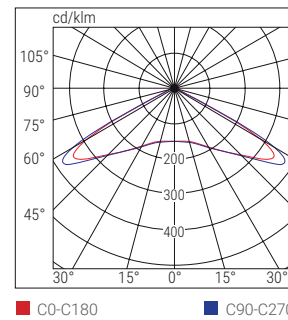

* LG230, LG24 systems consider the parameters of the control unit used

Dimensions mm			
L	B	H	H1
183	179	57	42

064

Reference standard UNI EN 1838

Lens	Height (m) 	Centre distance (m) ESCAPE ROUTES 		Illuminated surface area (m) LARGE AREAS 	
		Wall	Ceiling	Wall	Ceiling
Lungaluce 3m	3	-	15	-	-
Lungaluce 7m	7	-	22	-	-
Largaluce 3m	3	-	-	-	12x12
Largaluce 7m	7	-	-	-	13x13
High risk	7	-	-	-	Ø 3m - 30lx
			Lighting >1lx at floor level along the centre line without reflections Emax/Emin <40		Lighting >0.5lx at floor level without reflections Emax/Emin <40

Performance with reference to luminaire **Order Code 19370** 1155lm Maintenance coefficient 0.8

HIGH RISK

89%

LUNGALUCE 3m 88%

LUNGALUCE 7m 82%

LARGALUCE 3m 92%

LARGALUCE 7m 89%

	Order code	W eq.	Description	Version	Autonomy h	Flux SE lm	Flux SA lm	Input power		Note
								DC	AC	
AT	19396	24	LUNGALARGALUCE EX AT	SE/SA	1/1.5/2/3/8	1155/770/575/385/144	575		7.5 W	
CT	19370	24	LUNGALARGALUCE EX CT	SE/SA	1/1.5/2/3/8	1155/770/575/385/144	575		7.5 W	
CT luminaires can integrate optional modules for expansion to other systems: LG module code 15036 - LGFM IP65 module code 15049 - DALI module 15038										
CTS	LG230									
	31112	24	L.LARGA EXTREME LGS230 LS-UV	SE/SA			1400	11.2 W	24.1 VA	
	LG24									
	32083	24	L.LARGA EXTREME LGS24 LS-UV	SE/SA		1100	1400	7.4 W	22.2 VA	