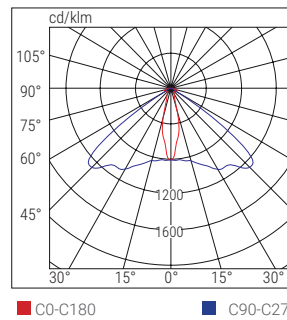

* LG230, LG24 systems consider the parameters of the control unit used

Dimensions mm			
L	B	H	H1
183	179	57	42

064

Reference standard UNI EN 1838

Lens	Height (m) 	Centre distance (m) ESCAPE ROUTES 		Illuminated surface area (m) LARGE AREAS 	
		Wall	Ceiling	Wall	Ceiling
Lungaluce 3m	3	-	15	-	-
Lungaluce 7m	7	-	22	-	-
Largaluce 3m	3	-	-	-	12x12
Largaluce 7m	7	-	-	-	13x13
High risk	7	-	-	-	Ø 3m - 30lx
			Lighting >1lx at floor level along the centre line without reflections Emax/Emin <40		Lighting >0.5lx at floor level without reflections Emax/Emin <40

Performance with reference to luminaire **Order Code 19370** 1155lm Maintenance coefficient 0.8

HIGH RISK

89%

LUNGALUCE 3m 88%

LUNGALUCE 7m 82%

LARGALUCE 3m 92%

LARGALUCE 7m 89%

	Order code	W eq.	Description	Version	Autonomy h	Flux SE lm	Flux SA lm	Input power		Note
								DC	AC	
AT	19396	24	LUNGALARGALUCE EX AT	SE/SA	1/1.5/2/3/8	1155/770/575/385/144	575		7.5 W	
CT	19370	24	LUNGALARGALUCE EX CT	SE/SA	1/1.5/2/3/8	1155/770/575/385/144	575		7.5 W	
CT luminaires can integrate optional modules for expansion to other systems: LG module code 15036 - LGFM IP65 module code 15049 - DALI module 15038										
CTS	LG230									
	31112	24	L.LARGA EXTREME LGS230 LS-UV	SE/SA			1400	11.2 W	24.1 VA	
	LG24									
	32083	24	L.LARGA EXTREME LGS24 LS-UV	SE/SA		1100	1400	7.4 W	22.2 VA	