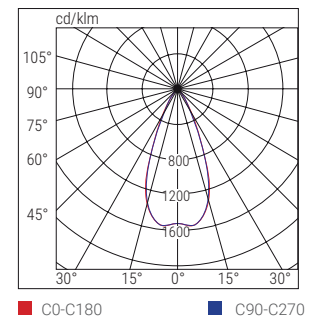

Reference standard UNI EN 1838

Lens	Height (m) 	Centre distance (m) ESCAPE ROUTES 		Illuminated surface area (m) LARGE AREAS 	
		Wall	Ceiling	Wall	Ceiling
Lungaluce 3m	3	-	15	-	-
Lungaluce 7m	7	-	22	-	-
Largaluce 3m	3	-	-	-	12x12
Largaluce 7m	7	-	-	-	13x13
High risk	7	-	-	-	Ø 3m - 30lx
			Lighting >1lx at floor level along the centre line without reflections Emax/Emin <40		Lighting >0.5lx at floor level without reflections Emax/Emin <40

Performance with reference to luminaire **Order Code 19370** 1155lm Maintenance coefficient 0.8

HIGH RISK

89%