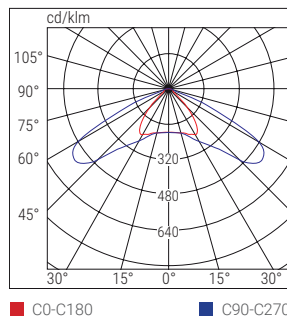

LUNGALUCE 3m 88%