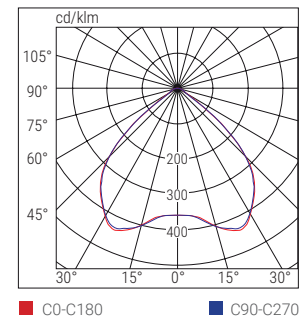

* LG230, LG24 systems consider the parameters of the control unit used

Dimensions mm			
L	B	H	H1
183	179	57	42

064

Reference standard UNI EN 1838

Lens	Height (m) 	Centre distance (m) ESCAPE ROUTES 		Illuminated surface area (m) LARGE AREAS 	
		Wall	Ceiling	Wall	Ceiling
Lungaluce 3m	3	-	15	-	-
Lungaluce 7m	7	-	22	-	-
Largaluce 3m	3	-	-	-	12x12
Largaluce 7m	7	-	-	-	13x13
High risk	7	-	-	-	Ø 3m - 30lx
			Lighting >1lx at floor level along the centre line without reflections Emax/Emin <40		Lighting >0.5lx at floor level without reflections Emax/Emin <40

Performance with reference to luminaire **Order Code 19370** 1155lm Maintenance coefficient 0.8

HIGH RISK

89%

LUNGALUCE 3m 88%

LUNGALUCE 7m 82%

LARGALUCE 3m 92%

LARGALUCE 7m 89%

	Order code	W eq.	Description	Version	Autonomy h	Flux SE lm	Flux SA lm	Input power		Note
								DC	AC	
AT	19396	24	LUNGALARGALUCE EX AT	SE/SA	1/1.5/2/3/8	1155/770/575/385/144	575		7.5 W	
CT	19370	24	LUNGALARGALUCE EX CT	SE/SA	1/1.5/2/3/8	1155/770/575/385/144	575		7.5 W	
CT luminaires can integrate optional modules for expansion to other systems: LG module code 15036 - LGFM IP65 module code 15049 - DALI module 15038										
CTS	LG230									
	31112	24	L.LARGA EXTREME LGS230 LS-UV	SE/SA			1400	11.2 W	24.1 VA	
	LG24									
	32083	24	L.LARGA EXTREME LGS24 LS-UV	SE/SA		1100	1400	7.4 W	22.2 VA	