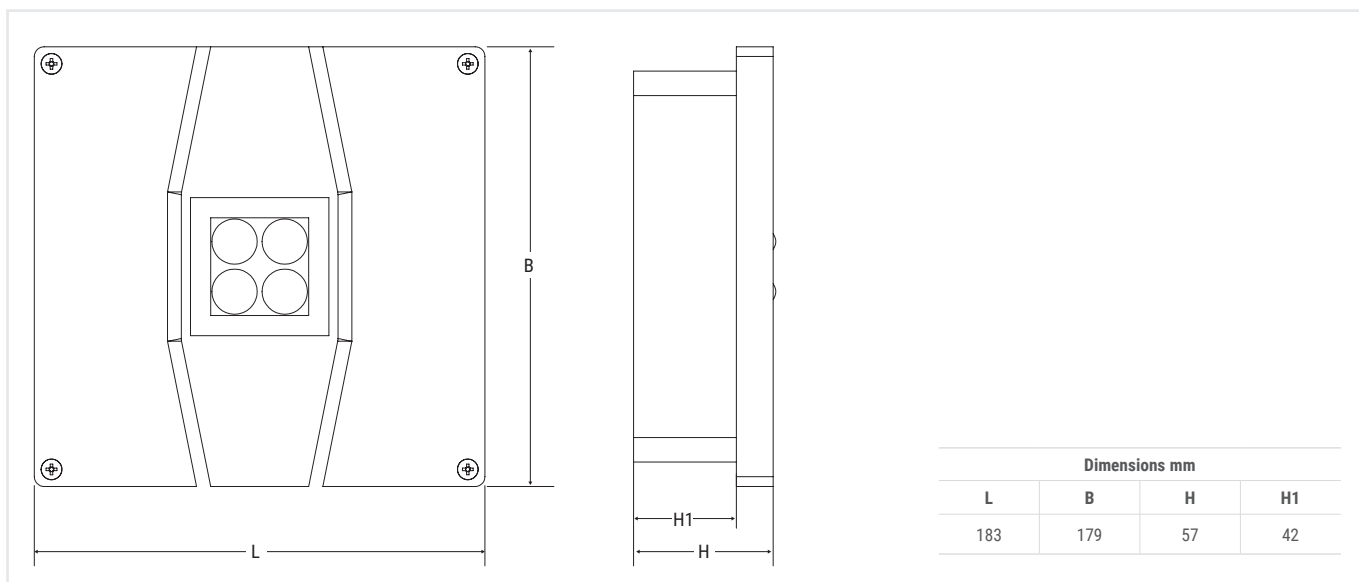

* LG230, LG24 systems consider the parameters of the control unit used

Dimensions mm			
L	B	H	H1
183	179	57	42

064

Reference standard UNI EN 1838

Lens	Height (m) 	Centre distance (m) ESCAPE ROUTES 		Illuminated surface area (m) LARGE AREAS 	
		Wall	Ceiling	Wall	Ceiling
Lungaluce 3m	3	-	15	-	-
Lungaluce 7m	7	-	22	-	-
Largaluce 3m	3	-	-	-	12x12
Largaluce 7m	7	-	-	-	13x13
High risk	7	-	-	-	Ø 3m - 30lx
			Lighting >1lx at floor level along the centre line without reflections Emax/Emin <40		Lighting >0.5lx at floor level without reflections Emax/Emin <40