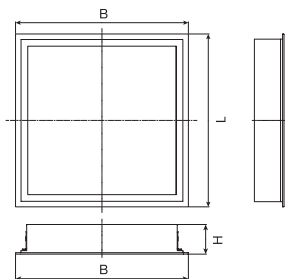

Salemo LED

Recessed LED luminaires – mounting into ceiling modules M600

Material:

- body: steel sheet finished by powder technology varnishing
- color: white RAL 9003
- diffuser: frosted acrylic or microprismatic optics

Degree of protection: IP40/20

Rated voltage: 230 V/50 Hz

Control gear: LED driver

Mounting: mounting in ceiling module M600

Application: computer labs, large and small offices, lecture halls

MOUNTING IN MODULE M600

Code	Optics	Absorption W	Lum. flux (lm)	lm/W	Color temp. K	Ra	L × B × H (mm)	Kg
A37-10140CM	frosted diffuser	54	5 700	106	4 000	>80	595 × 595 × 60	5,0
A37-10140CW	micro-prism optic system	54	5 400	100	4 000	>80	595 × 595 × 60	5,0