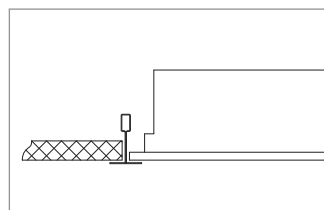

Salemo LED

Recessed LED luminaires – mounting into ceiling modules M600

Material:

- body: steel sheet finished by powder technology varnishing
- color: white RAL 9003
- diffuser: frosted acrylic or microprismatic optics

Code	Optics	Absorption W	Lum. flux (lm)	lm/W	Color temp. K	Ra	L × B × H (mm)	Kg
A37-10140CM	frosted diffuser	54	5 700	106	4 000	>80	595 × 595 × 60	5,0
A37-10140CW	micro-prism optic system	54	5 400	100	4 000	>80	595 × 595 × 60	5,0