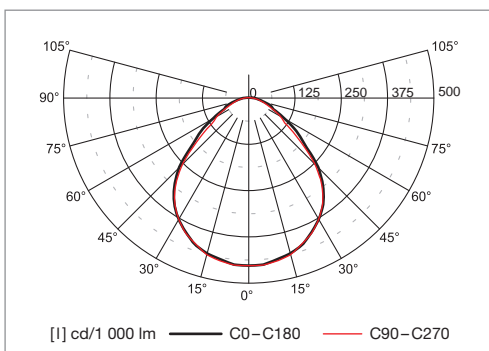

Salemo LED

Recessed LED luminaires – mounting into ceiling modules M600

Material:

- body: steel sheet finished by powder technology varnishing
- color: white RAL 9003
- diffuser: frosted acrylic or microprismatic optics

Degree of protection: IP40/20

Rated voltage: 230 V/50 Hz

Control gear: LED driver

Mounting: mounting in ceiling module M600

Application: computer labs, large and small offices, lecture halls

MOUNTING IN MODULE M600

Code	Optics	Absorption W	Lum. flux (lm)	lm/W	Color temp. K	Ra	L × B × H (mm)	Kg
A37-10140CM	frosted diffuser	54	5 700	106	4 000	>80	595 × 595 × 60	5,0
A37-10140CW	micro-prism optic system	54	5 400	100	4 000	>80	595 × 595 × 60	5,0