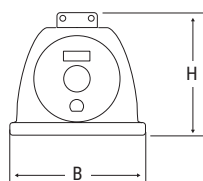

Dimensions mm

L	B	H
464	108	98.5

Performance according to EN 1838

Height (m)	Centre distance (m) ESCAPE ROUTES		Illuminated surface area (m) LARGE AREAS	
	Wall	Ceiling	Wall	Ceiling
3	-	10	-	8x8
7	-	15	-	14x14
Lighting >1lx at floor level along the centre line without reflections Emax/Emin <40			Lighting >0.5lx at floor level without reflections Emax/Emin <40	
Performance with reference to luminaire Order Code 15030 400 lm			Maintenance coefficient 0.8	