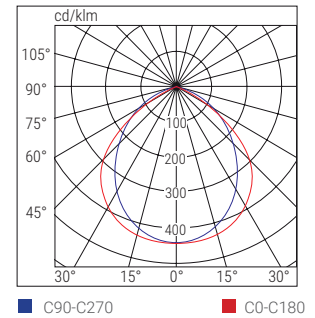

Performance according to EN 1838

Height (m)	Centre distance (m) ESCAPE ROUTES		Illuminated surface area (m) LARGE AREAS	
	Wall	Ceiling	Wall	Ceiling
3	-	10	-	8x8
7	-	15	-	14x14
Lighting >1lx at floor level along the centre line without reflections Emax/Emin <40			Lighting >0.5lx at floor level without reflections Emax/Emin <40	
Performance with reference to luminaire Order Code 15030 400 lm			Maintenance coefficient 0.8	

EMERGENCY STEEL