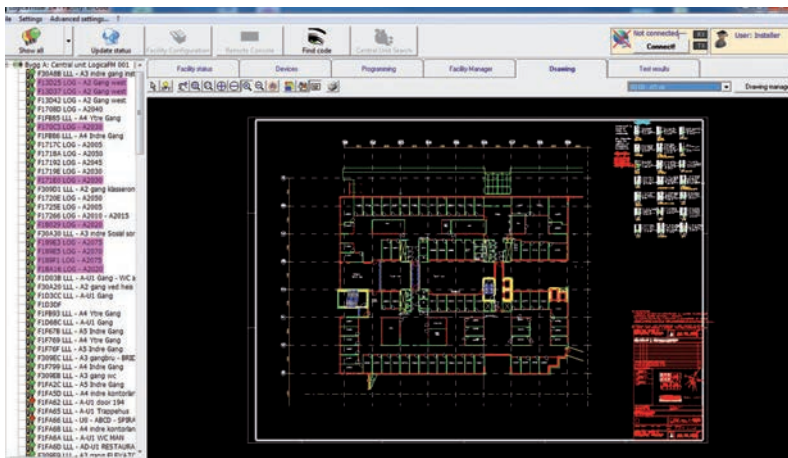

LOGICA VISUAL Software

Software designed to manage lighting and emergency lighting. DALI, LOGICA, LOGICA FM, SICURO 24 and SOCCORLOGICA SYSTEM can be monitored and controlled via LOGICA VISUAL.

Layouts may be imported in standard DWG formats and luminaires and can be PLACED on maps.

Reports can be automatically generated and stored in the software database to record the events to track the system history.

LOGICA VISUAL software can manage

LG
LGFM
 fixtures

LG Logica

Order code	Description	Weight	Pack
12139	LOGICA VISUAL SOFTWARE		-