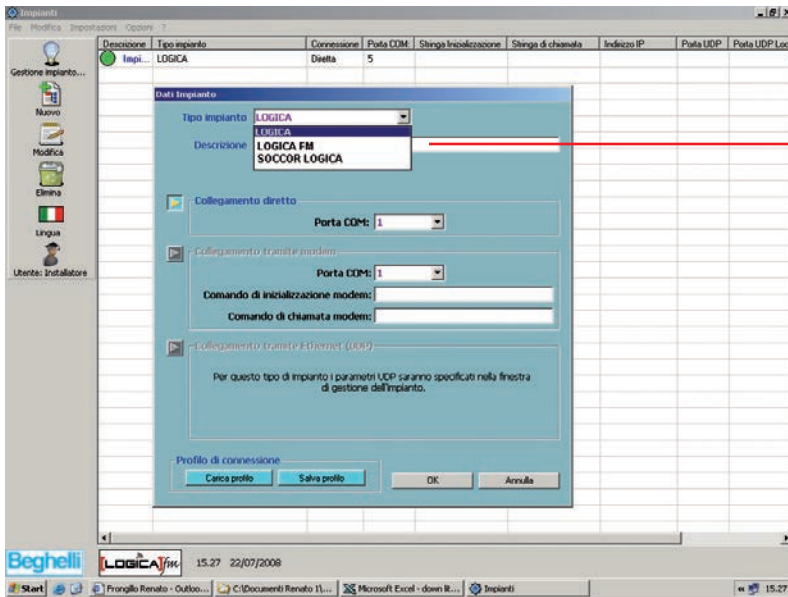

LOGICA VISUAL Software

Software designed to manage lighting and emergency lighting. DALI, LOGICA, LOGICA FM, SICURO 24 and SOCCORLOGICA SYSTEM can be monitored and controlled via LOGICA VISUAL.

Layouts may be imported in standard DWG formats and luminaires and can be PLACED on maps.

Reports can be automatically generated and stored in the software database to record the events to track the system history.

LOGICA VISUAL software can manage

LG
LGFM
 fixtures

LG Logica

Order code	Description	Weight	Pack
12139	LOGICA VISUAL SOFTWARE		-