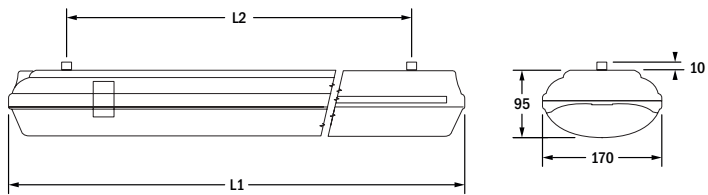

BS100 LED

Leuchte hoher Schutzart / damp and waterproof luminaire with high impact resistance and top performance

Bestellnummer	L1	L2
218ED	671 mm	475 mm
236ED	1.280 mm	660 mm
258ED	1.581 mm	900 mm

Wand- / Deckenanbau
surface wall / ceiling mounting