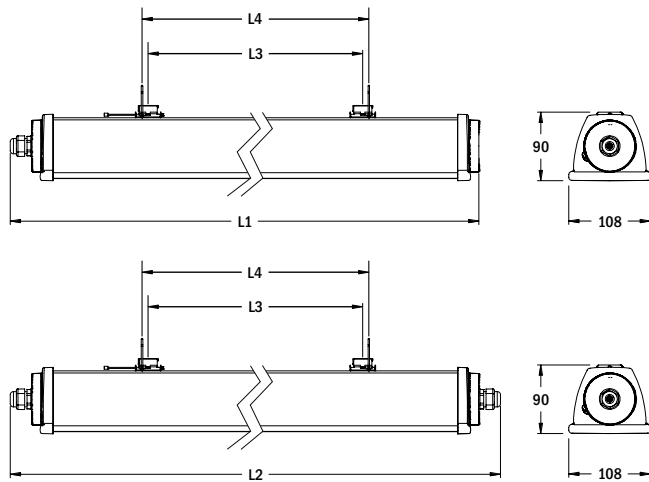

AcciaioECO LED

Leuchte hoher Schutzart / damp and waterproof luminaire with high impact resistance and top performance

| Bestellnummer | L1 | L2 | L3 | L4 |
|---------------|----------|----------|--------|--------|
| A236LED | 1.236 mm | 1.264 mm | 900 mm | 916 mm |
| A258LED | 1.236 mm | 1.264 mm | 900 mm | 916 mm |

Wand- / Deckenanbau
surface wall / ceiling mounting

Kette / Seil
chain or wire suspension