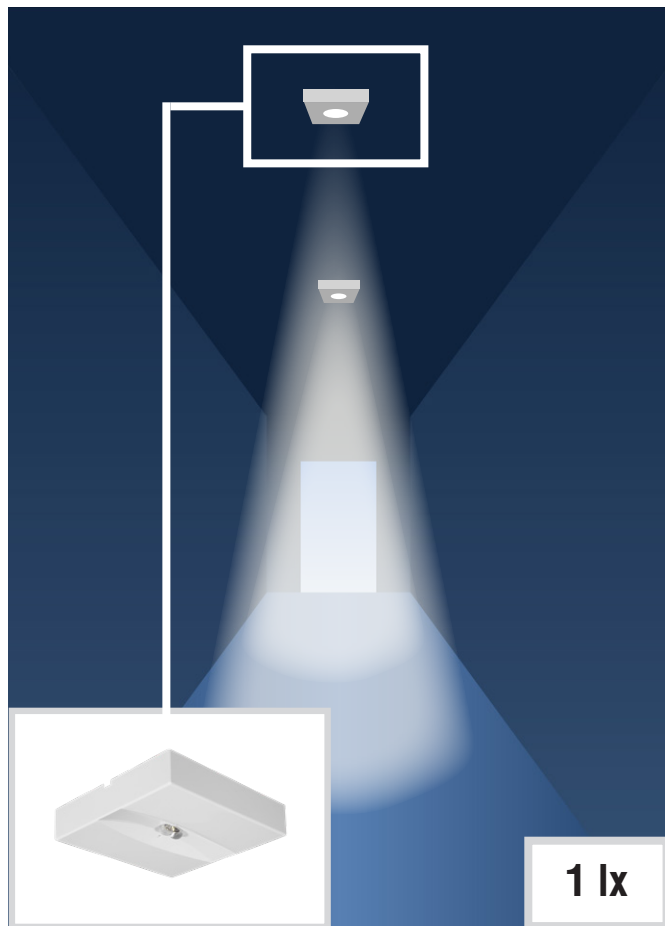

ESCAPE SIGN LUMINAIRES

for indication of escape routes and emergency exits

SAFETY LUMINAIRES

for illumination of escape routes

SAFETY LUMINAIRES

for illumination of areas

SAFETY LUMINAIRES

for illumination of safety devices

SUPPLY DEVICES

for operation of interior and exterior luminaires as safety luminaires

Integration of the general lighting into the safety lighting

No reduction of the light flux in battery operation (with appropriate control gears)

Ideal for **commercial** and **industrial** halls or for sport sites

Also for **large distances** between supply device and luminaire