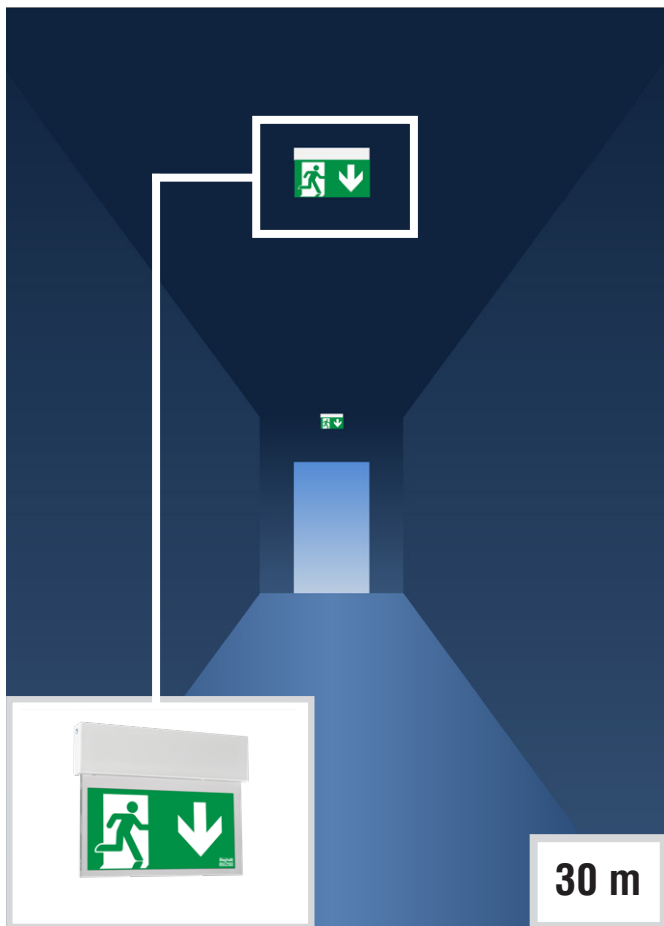

ESCAPE SIGN LUMINAIRES

for indication of escape routes and emergency exits

SAFETY LUMINAIRES

for illumination of escape routes

SAFETY LUMINAIRES

for illumination of areas

SAFETY LUMINAIRES

for illumination of safety devices

SUPPLY DEVICES

for operation of interior and exterior luminaires as safety luminaires

Integration of the general lighting into the safety lighting

No reduction of the light flux in battery operation (with appropriate control gears)

Ideal for **commercial** and **industrial** halls or for sport sites

Also for **large distances** between supply device and luminaire