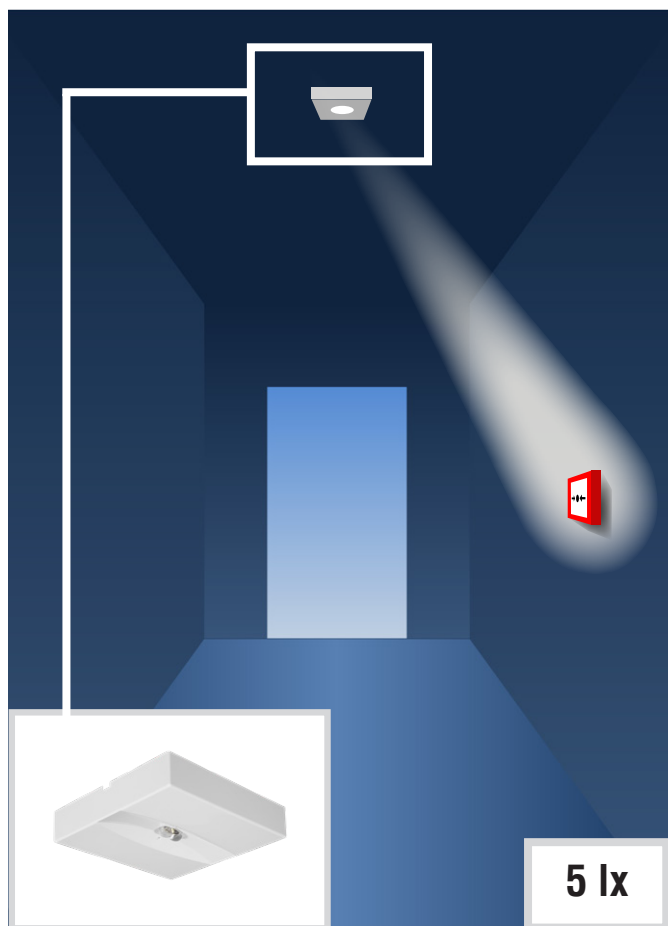

ESCAPE SIGN LUMINAIRES

for indication of escape routes and emergency exits

SAFETY LUMINAIRES

for illumination of escape routes

SAFETY LUMINAIRES

for illumination of areas

SAFETY LUMINAIRES

for illumination of safety devices

SUPPLY DEVICES

for operation of interior and exterior luminaires as safety luminaires

Integration of the general lighting into the safety lighting

No reduction of the light flux in battery operation (with appropriate control gears)

Ideal for **commercial** and **industrial** halls or for sport sites

Also for **large distances** between supply device and luminaire