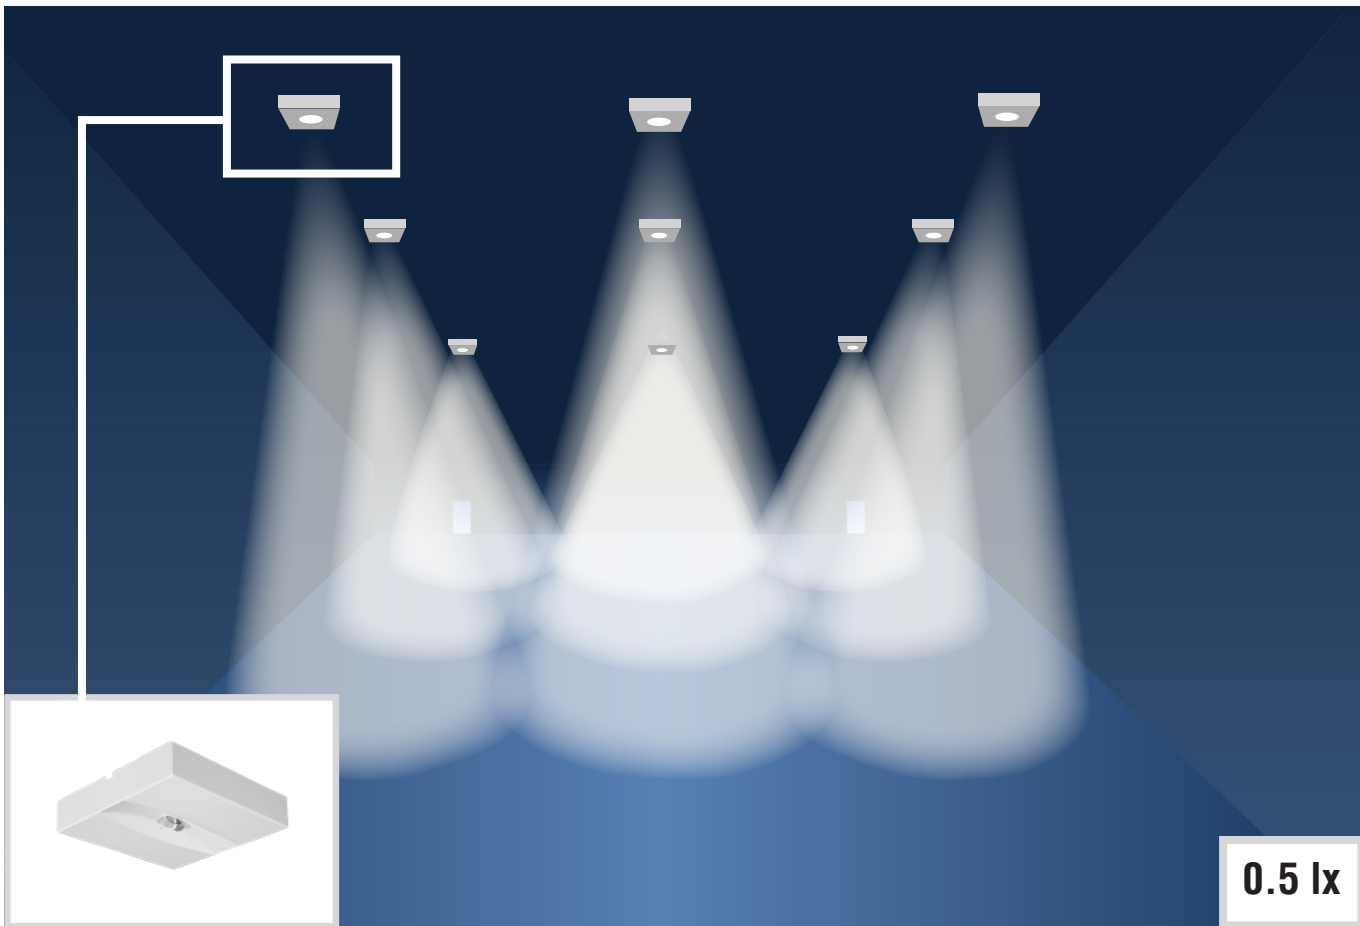

ESCAPE SIGN LUMINAIRES

for indication of escape routes and emergency exits

SAFETY LUMINAIRES

for illumination of escape routes

SAFETY LUMINAIRES

for illumination of areas

SAFETY LUMINAIRES

for illumination of safety devices

SUPPLY DEVICES

for operation of interior and exterior luminaires as safety luminaires

Integration of the general lighting into the safety lighting

No reduction of the light flux in battery operation (with appropriate control gears)

Ideal for **commercial** and **industrial** halls or for sport sites

Also for **large distances** between supply device and luminaire