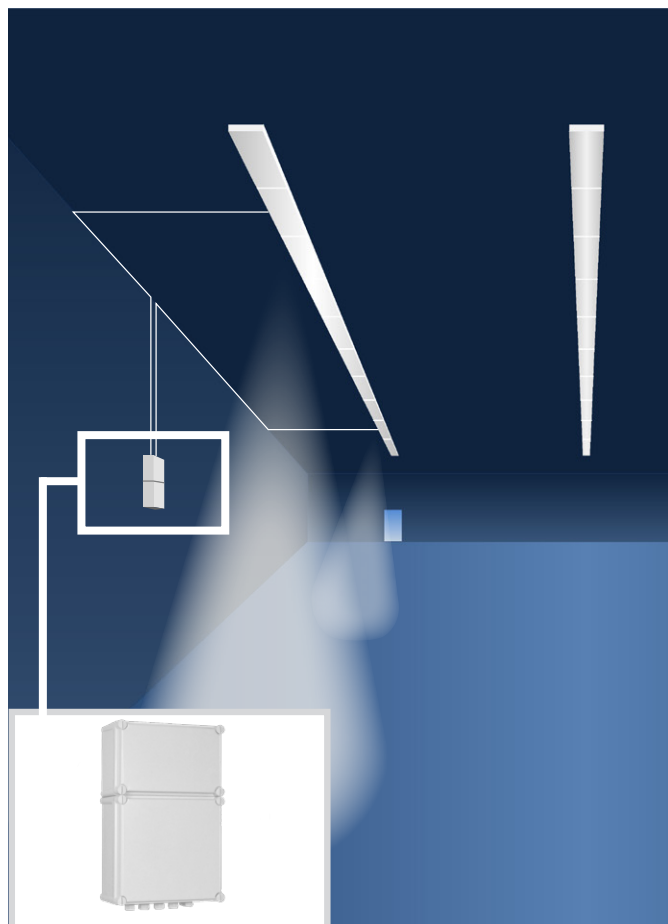

ESCAPE SIGN LUMINAIRES

for indication of escape routes and emergency exits

SAFETY LUMINAIRES

for illumination of escape routes

SAFETY LUMINAIRES

for illumination of areas

SAFETY LUMINAIRES

for illumination of safety devices

SUPPLY DEVICES

for operation of interior and exterior luminaires as safety luminaires

Integration of the general lighting into the safety lighting

No reduction of the light flux in battery operation (with appropriate control gears)

Ideal for **commercial** and **industrial** halls or for sport sites

Also for **large distances** between supply device and luminaire