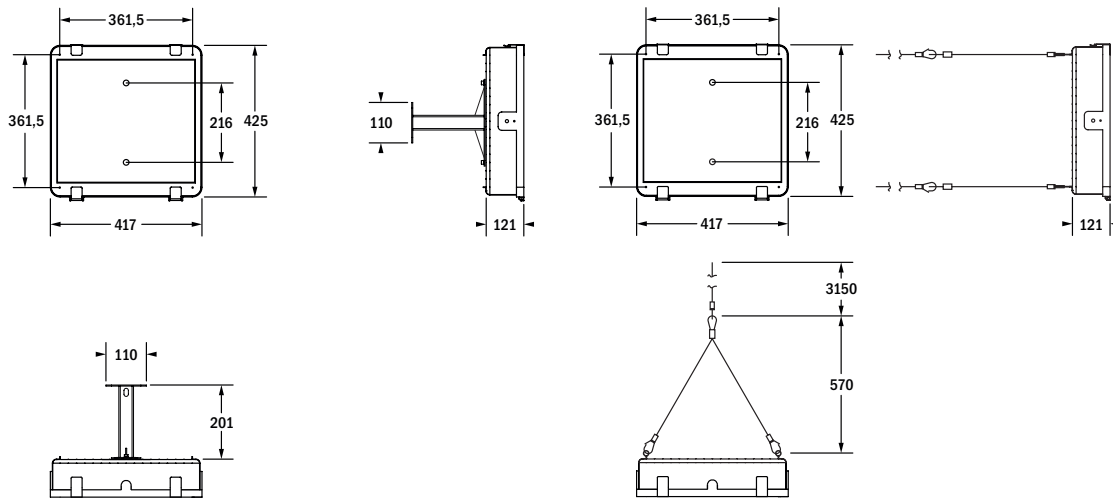

H250/400 SD

Strahler-Leuchte hoher Schutzart / damp and waterproof highbays

Wand- / Deckenanbau
surface wall / ceiling mounting

Kette / Seil
chain or wire suspension