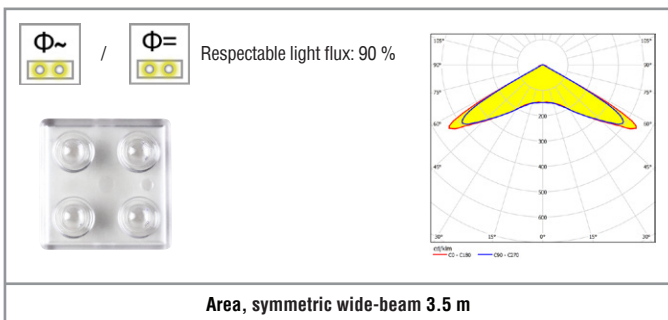

SICURO DECENTRAL SUPPLY

Sicuro24 Order code	LED	$\Phi=$ 3	P=
Surface wall mounting, surface ceiling mounting for escape route and area illumination with 5 changeable lenses¹			
32112⁵	4	500 lm	4.3 W

¹ Please order additional required accessories for recessed wall and ceiling mounting, pendulum, bracket and chain/wire separately.

² Please order Logica FM interface (15037) separately.

³ Ideational light flux of 100 %. Corresponds to no adjustable / programmable value.

Version UL for LIFE

UL = ultimate large light flux in battery operation through battery 2x LIFE 9.6 V / 1.5 Ah.

Version XL for Sicuro24

XL = extra large light flux in mains operation. Factory-made with light switch query and sub distribution monitoring through S24 inverter module G31446 in combination with a LED driver.

Version XL for Sicuro230

XL = extra large light flux in mains and battery operation. Factory-made with light switch query and sub distribution monitoring through S230 module 17382 in combination with a LED driver.

SICURO CENTRAL SUPPLY

Sicuro230 Order code	LED	$\Phi=$ 3	S~	P=
Surface wall mounting, surface ceiling mounting for escape route and area illumination with 5 changeable lenses¹				
31172⁶	4	1.100 lm	12.4 VA / 11.4 W	

⁴ Version UL for LIFE.

⁵ Version XL for Sicuro24.

⁶ Version XL for Sicuro230.