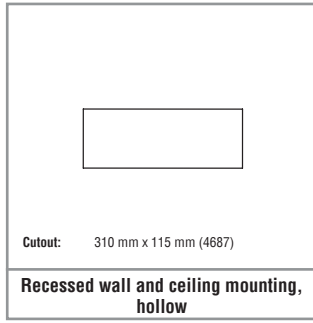

<sup>4</sup> Version UL for LIFE.

<sup>5</sup> Version XL for Sicuro24.

<sup>6</sup> Version XL for Sicuro230.

**Surface wall and ceiling mounting**

**Recessed wall and ceiling mounting,  
hollow**

**Easy installation and cabling**