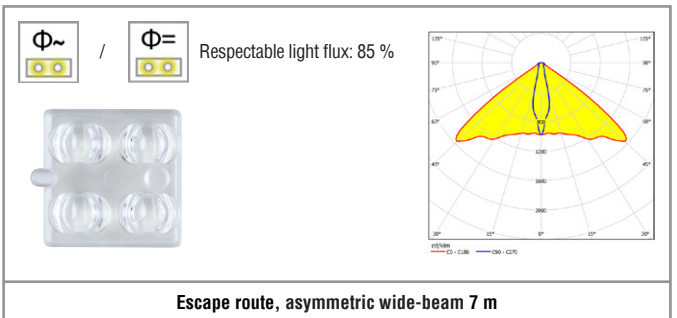

SICURO DECENTRAL SUPPLY

Sicuro24 Order code	LED	$\Phi=$ 3	P=
Surface wall mounting, surface ceiling mounting for escape route and area illumination with 5 changeable lenses¹			
32112⁵	4	500 lm	4.3 W

¹ Please order additional required accessories for recessed wall and ceiling mounting, pendulum, bracket and chain/wire separately.

² Please order Logica FM interface (15037) separately.

³ Ideational light flux of 100 %. Corresponds to no adjustable / programmable value.

Version UL for LIFE

UL = ultimate large light flux in battery operation through battery 2x LIFE 9.6 V / 1.5 Ah.

Version XL for Sicuro24

XL = extra large light flux in mains operation. Factory-made with light switch query and sub distribution monitoring through S24 inverter module G31446 in combination with a LED driver.

Version XL for Sicuro230

XL = extra large light flux in mains and battery operation. Factory-made with light switch query and sub distribution monitoring through S230 module 17382 in combination with a LED driver.

SICURO CENTRAL SUPPLY

Sicuro230 Order code	LED	$\Phi=$ 3	S~	P=
Surface wall mounting, surface ceiling mounting for escape route and area illumination with 5 changeable lenses¹				
31172⁶	4	1.100 lm	12.4 VA / 11.4 W	

⁴ Version UL for LIFE.

⁵ Version XL for Sicuro24.

⁶ Version XL for Sicuro230.