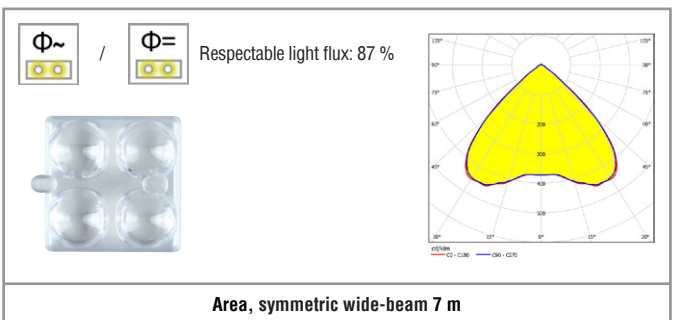

SICURO DECENTRAL SUPPLY

Sicuro24 Order code	LED	$\Phi=$ 3	P=
Surface wall mounting, surface ceiling mounting for escape route and area illumination with 5 changeable lenses¹			
32112⁵	4	500 lm	4.3 W

¹ Please order additional required accessories for recessed wall and ceiling mounting, pendulum, bracket and chain/wire separately.

² Please order Logica FM interface (15037) separately.

³ Ideational light flux of 100 %. Corresponds to no adjustable / programmable value.

Version UL for LIFE

UL = ultimate large light flux in battery operation through battery 2x LIFE 9.6 V / 1.5 Ah.

Version XL for Sicuro24

XL = extra large light flux in mains operation. Factory-made with light switch query and sub distribution monitoring through S24 inverter module G31446 in combination with a LED driver.

Version XL for Sicuro230

XL = extra large light flux in mains and battery operation. Factory-made with light switch query and sub distribution monitoring through S230 module 17382 in combination with a LED driver.

SICURO CENTRAL SUPPLY

Sicuro230 Order code	LED	$\Phi=$ 3	S~	P=
Surface wall mounting, surface ceiling mounting for escape route and area illumination with 5 changeable lenses¹				
31172⁶	4	1.100 lm	12.4 VA / 11.4 W	

⁴ Version UL for LIFE.

⁵ Version XL for Sicuro24.

⁶ Version XL for Sicuro230.