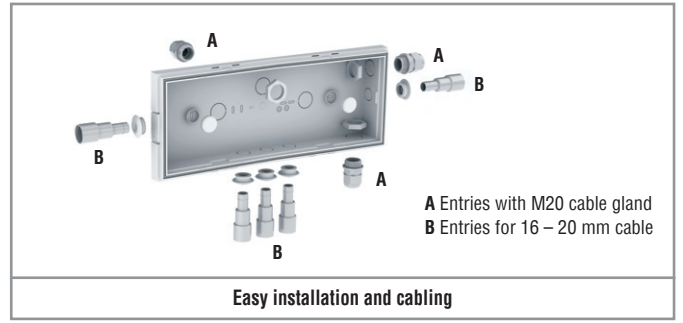

<sup>4</sup> Version UL for LIFE.

<sup>5</sup> Version XL for Sicuro24.

<sup>6</sup> Version XL for Sicuro230.

**Surface wall and ceiling mounting**

**Recessed wall and ceiling mounting,  
hollow**

**Easy installation and cabling**