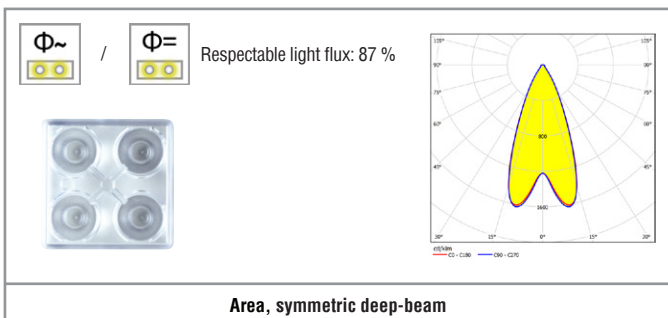

SICURO DECENTRAL SUPPLY

Sicuro24 Order code	LED	$\Phi=$ 3	P=
Surface wall mounting, surface ceiling mounting for escape route and area illumination with 5 changeable lenses¹			
32112⁵	4	500 lm	4.3 W

¹ Please order additional required accessories for recessed wall and ceiling mounting, pendulum, bracket and chain/wire separately.

² Please order Logica FM interface (15037) separately.

³ Ideational light flux of 100 %. Corresponds to no adjustable / programmable value.

Version UL for LIFE

UL = ultimate large light flux in battery operation through battery 2x LIFE 9.6 V / 1.5 Ah.

Version XL for Sicuro24

XL = extra large light flux in mains operation. Factory-made with light switch query and sub distribution monitoring through S24 inverter module G31446 in combination with a LED driver.

Version XL for Sicuro230

XL = extra large light flux in mains and battery operation. Factory-made with light switch query and sub distribution monitoring through S230 module 17382 in combination with a LED driver.

SICURO CENTRAL SUPPLY

Sicuro230 Order code	LED	$\Phi=$ 3	S~	P=
Surface wall mounting, surface ceiling mounting for escape route and area illumination with 5 changeable lenses¹				
31172⁶	4	1.100 lm	12.4 VA / 11.4 W	

⁴ Version UL for LIFE.

⁵ Version XL for Sicuro24.

⁶ Version XL for Sicuro230.