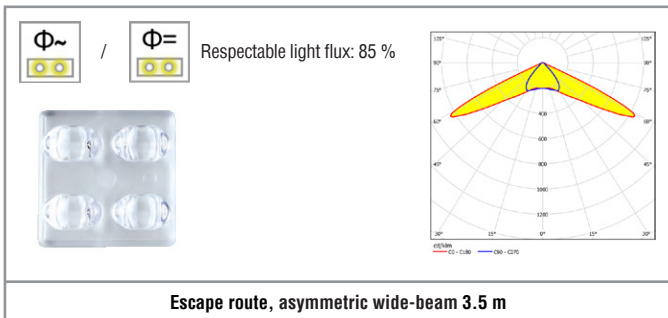

SICURO DECENTRAL SUPPLY

Sicuro24 Order code	LED	$\Phi=$ 3	P=
Surface wall mounting, surface ceiling mounting for escape route and area illumination with 5 changeable lenses¹			
32112⁵	4	500 lm	4.3 W

¹ Please order additional required accessories for recessed wall and ceiling mounting, pendulum, bracket and chain/wire separately.

² Please order Logica FM interface (15037) separately.

³ Ideational light flux of 100 %. Corresponds to no adjustable / programmable value.

Version UL for LIFE

UL = ultimate large light flux in battery operation through battery 2x LIFE 9.6 V / 1.5 Ah.

Version XL for Sicuro24

XL = extra large light flux in mains operation. Factory-made with light switch query and sub distribution monitoring through S24 inverter module G31446 in combination with a LED driver.

Version XL for Sicuro230

XL = extra large light flux in mains and battery operation. Factory-made with light switch query and sub distribution monitoring through S230 module 17382 in combination with a LED driver.

SICURO CENTRAL SUPPLY

Sicuro230 Order code	LED	$\Phi=$ 3	S~	P=
Surface wall mounting, surface ceiling mounting for escape route and area illumination with 5 changeable lenses¹				
31172⁶	4	1.100 lm	12.4 VA / 11.4 W	

⁴ Version UL for LIFE.

⁵ Version XL for Sicuro24.

⁶ Version XL for Sicuro230.