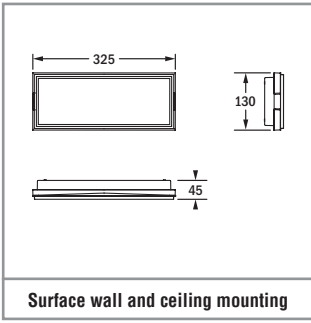

Surface wall and ceiling mounting