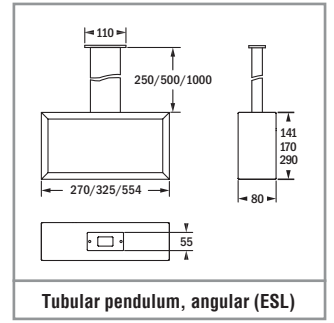

Tubular pendulum, angular (ESL)