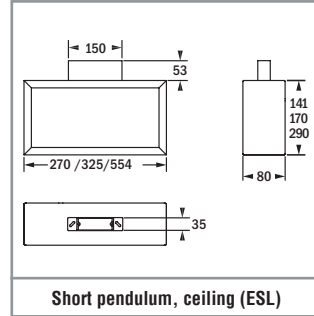

Short pendulum, ceiling (ESL)