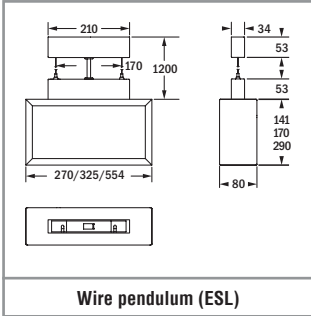

Wire pendulum (ESL)