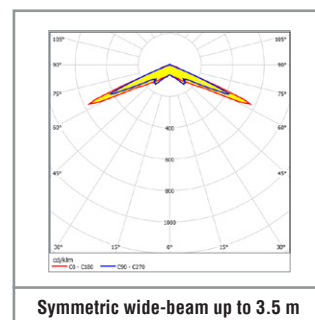

Tubular pendulum, round (ESL)

37051	37052	37053	-	1	Escape route 294 lm	Escape route 170 lm	Escape route 58 lm	LIFE 6.4 V / 1.5 Ah	8 VA
					Area 3.5 m / 7 m 302 lm / 297 lm	Area 3.5 m / 7 m 173 lm / 171 lm	Area 3.5 m / 7 m 60 lm / 60 lm		

SICURO DECENTRAL SUPPLY

Sicuro24 Order code			$\Phi=$	$P=$

Surface wall mounting (1-sided escape route indication)

32011	24 m	24	-	2.2 W
32012	30 m	32	-	2.9 W
32013	53 m	48	-	4.3 W

Pendulum mounting adaptor (2-sided escape route indication)¹

32014	24 m	24	-	2.2 W
32015	30 m	32	-	2.9 W
32016	53 m	48	-	4.3 W

Surface wall mounting, surface ceiling mounting with 3 changeable lenses (escape route illumination / area illumination)

32017	-	1	Escape route 294 lm	3.8 W
			Area 3.5 m / 7 m 302 lm / 297 lm	

SICURO CENTRAL SUPPLY

Sicuro230 Order code			$\Phi=$	$S\sim$	$P=$

Surface wall mounting (1-sided escape route indication)

31011	24 m	24	-	5.8 VA / 2.5 W
31012	30 m	32	-	7.4 VA / 3.5 W
31013	53 m	48	-	9.4 VA / 4.7 W

Pendulum mounting adaptor (2-sided escape route indication)¹

31014	24 m	24	-	5.8 VA / 2.5 W
31015	30 m	32	-	7.4 VA / 3.5 W
31016	53 m	48	-	9.4 VA / 4.7 W

Surface wall mounting, surface ceiling mounting with 3 changeable lenses (escape route illumination / area illumination)

31017	-	1	Escape route 294 lm	8.3 VA / 4.1 W
			Area 3.5 m / 7 m 302 lm / 297 lm	

¹ Please order additional required accessories for pendulum and bracket separately. Luminaires with pendulum mounting adaptor are required for all types of pendulums as well as the bracket.