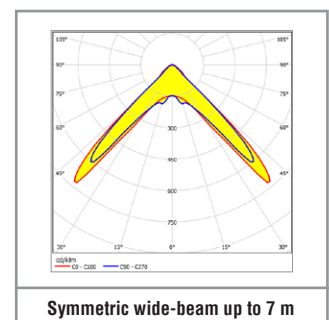

37051	37052	37053	-	1	Escape route 294 lm	Escape route 170 lm	Escape route 58 lm	LIFE 6.4 V / 1.5 Ah	8 VA
					Area 3.5 m / 7 m 302 lm / 297 lm	Area 3.5 m / 7 m 173 lm / 171 lm	Area 3.5 m / 7 m 60 lm / 60 lm		

SICURO DECENTRAL SUPPLY

Sicuro24 Order code			$\Phi=$	$P=$

Surface wall mounting (1-sided escape route indication)

32011	24 m	24	-	2.2 W
32012	30 m	32	-	2.9 W
32013	53 m	48	-	4.3 W

Pendulum mounting adaptor (2-sided escape route indication)¹

32014	24 m	24	-	2.2 W
32015	30 m	32	-	2.9 W
32016	53 m	48	-	4.3 W

Surface wall mounting, surface ceiling mounting with 3 changeable lenses (escape route illumination / area illumination)

32017	-	1	Escape route 294 lm	3.8 W
			Area 3.5 m / 7 m 302 lm / 297 lm	

SICURO CENTRAL SUPPLY

Sicuro230 Order code			$\Phi=$	$S\sim$	$P=$

Surface wall mounting (1-sided escape route indication)

31011	24 m	24	-	5.8 VA / 2.5 W
31012	30 m	32	-	7.4 VA / 3.5 W
31013	53 m	48	-	9.4 VA / 4.7 W

Pendulum mounting adaptor (2-sided escape route indication)¹

31014	24 m	24	-	5.8 VA / 2.5 W
31015	30 m	32	-	7.4 VA / 3.5 W
31016	53 m	48	-	9.4 VA / 4.7 W

Surface wall mounting, surface ceiling mounting with 3 changeable lenses (escape route illumination / area illumination)

31017	-	1	Escape route 294 lm	8.3 VA / 4.1 W
			Area 3.5 m / 7 m 302 lm / 297 lm	

¹ Please order additional required accessories for pendulum and bracket separately. Luminaires with pendulum mounting adaptor are required for all types of pendulums as well as the bracket.