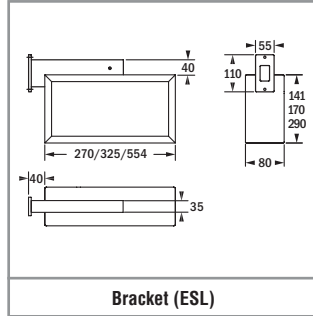

Surface wall mounting (ESL)

Tubular pendulum, round (ESL)

Tubular pendulum, angular (ESL)

Wire pendulum (ESL)

Bracket (ESL)

Short pendulum, ceiling (ESL)

Mounting type short pendulum, ceiling – F95717

Included in scope of delivery (safety luminaire)

Order code	Description
–	Symmetrical wide-beam lens for mounting height 3.5 m
–	Symmetrical wide-beam lens for mounting height 7 m
–	Asymmetrical wide-beam lens

Please order escape sign accessories separately