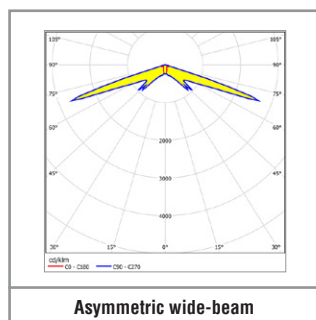

Surface wall and ceiling mounting (SL)

Surface wall mounting (ESL)

37051	37052	37053	-	1	Escape route 294 lm	Escape route 170 lm	Escape route 58 lm	LIFE 6.4 V / 1.5 Ah	8 VA
					Area 3.5 m / 7 m 302 lm / 297 lm	Area 3.5 m / 7 m 173 lm / 171 lm	Area 3.5 m / 7 m 60 lm / 60 lm		

SICURO DECENTRAL SUPPLY

Sicuro24 Order code			$\Phi=$	$P=$

Surface wall mounting (1-sided escape route indication)

32011	24 m	24	-	2.2 W
32012	30 m	32	-	2.9 W
32013	53 m	48	-	4.3 W

Pendulum mounting adaptor (2-sided escape route indication)¹

32014	24 m	24	-	2.2 W
32015	30 m	32	-	2.9 W
32016	53 m	48	-	4.3 W

Surface wall mounting, surface ceiling mounting with 3 changeable lenses (escape route illumination / area illumination)

32017	-	1	Escape route 294 lm	3.8 W
			Area 3.5 m / 7 m 302 lm / 297 lm	

SICURO CENTRAL SUPPLY

Sicuro230 Order code			$\Phi=$	$S\sim$	$P=$

Surface wall mounting (1-sided escape route indication)

31011	24 m	24	-	5.8 VA / 2.5 W
31012	30 m	32	-	7.4 VA / 3.5 W
31013	53 m	48	-	9.4 VA / 4.7 W

Pendulum mounting adaptor (2-sided escape route indication)¹

31014	24 m	24	-	5.8 VA / 2.5 W
31015	30 m	32	-	7.4 VA / 3.5 W
31016	53 m	48	-	9.4 VA / 4.7 W

Surface wall mounting, surface ceiling mounting with 3 changeable lenses (escape route illumination / area illumination)

31017	-	1	Escape route 294 lm	8.3 VA / 4.1 W
			Area 3.5 m / 7 m 302 lm / 297 lm	

¹ Please order additional required accessories for pendulum and bracket separately. Luminaires with pendulum mounting adaptor are required for all types of pendulums as well as the bracket.