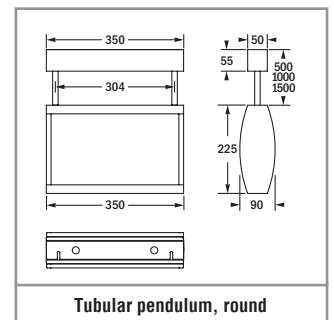

MAXIMA

High type of protection. Housing with convex light outlet and clear pane. Additional light outlet downwards for all versions. 1- or 2-sided escape route indication through self-adhesive escape sign foils.

Versions for surface wall and ceiling mounting and bracket and with additional accessories for pendulum and chain/wire

MOUNTING TYPES

MOUNTING TYPES WITH ACCESSORIES

TECHNICAL DATA

Housing:	Polycarbonate, grey (RAL 7035) Polyester, grey (RAL 7035)	Color stability:	3 SDCM
Pane:	Polycarbonate, transparent	Color temperature:	4.000 K
Foil:	PVC, printed	Color rendering index:	70
Service life L₈₀B₂₀:	50.000 h	Optic interface:	LIFE, LIFE ECO

Commissioning: For Autotest, operating duration, operating mode PS, monitoring group and test duration are only programmable per app B.connect over smartphone locally on luminaire.

SELF-CONTAINED SUPPLY

Mains supply:	198 V – 254 V/50 Hz
Switching:	Maintained and non-maintained
Ambient temperature:	0 °C to +40 °C
Protection class:	II

DECENTRAL SUPPLY

Mains supply:	24 V +/- 20 % DC
Battery supply:	24 V +/- 20 % DC
Ambient temperature:	-20 °C to +40 °C
Protection class:	III

CENTRAL SUPPLY

Mains supply:	198 V – 254 V/50 Hz
Battery supply:	176 V – 276 V
Ambient temperature:	-20 °C to +40 °C
Protection class:	II
Mains supply (alt.):	90 V – 254 V / 50/60 Hz
Battery supply (alt.):	90 V – 276 V