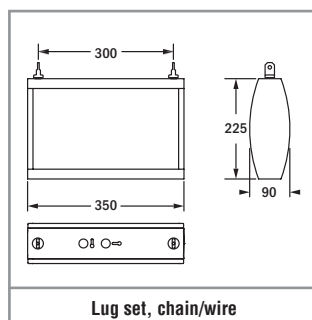

MAXIMA

High type of protection. Housing with convex light outlet and clear pane. Additional light outlet downwards for all versions. 1- or 2-sided escape route indication through self-adhesive escape sign foils.

Versions for surface wall and ceiling mounting and bracket and with additional accessories for pendulum and chain/wire

MOUNTING TYPES

MOUNTING TYPES WITH ACCESSORIES

TECHNICAL DATA

Housing:	Polycarbonate, grey (RAL 7035) Polyester, grey (RAL 7035)	Color stability:	3 SDCM
Pane:	Polycarbonate, transparent	Color temperature:	4.000 K
Foil:	PVC, printed	Color rendering index:	70
Service life L₈₀B₂₀:	50.000 h	Optic interface:	LIFE, LIFE ECO

Commissioning: For Autotest, operating duration, operating mode PS, monitoring group and test duration are only programmable per app B.connect over smartphone locally on luminaire.

SELF-CONTAINED SUPPLY

Mains supply:	198 V – 254 V/50 Hz
Switching:	Maintained and non-maintained
Ambient temperature:	0 °C to +40 °C
Protection class:	II

DECENTRAL SUPPLY

Mains supply:	24 V +/- 20 % DC
Battery supply:	24 V +/- 20 % DC
Ambient temperature:	-20 °C to +40 °C
Protection class:	III

CENTRAL SUPPLY

Mains supply:	198 V – 254 V/50 Hz
Battery supply:	176 V – 276 V
Ambient temperature:	-20 °C to +40 °C
Protection class:	II
Mains supply (alt.):	90 V – 254 V / 50/60 Hz
Battery supply (alt.):	90 V – 276 V