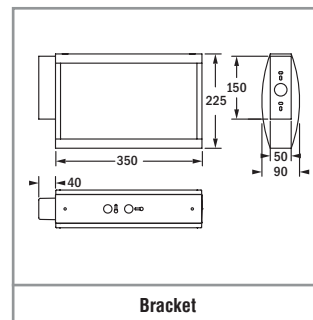

MAXIMA

High type of protection. Housing with convex light outlet and clear pane. Additional light outlet downwards for all versions. 1- or 2-sided escape route indication through self-adhesive escape sign foils.

Versions for surface wall and ceiling mounting and bracket and with additional accessories for pendulum and chain/wire

MOUNTING TYPES

MOUNTING TYPES WITH ACCESSORIES

TECHNICAL DATA

Housing:	Polycarbonate, grey (RAL 7035) Polyester, grey (RAL 7035)	Color stability:	3 SDCM
Pane:	Polycarbonate, transparent	Color temperature:	4.000 K
Foil:	PVC, printed	Color rendering index:	70
Service life L₈₀B₂₀:	50.000 h	Optic interface:	LIFE, LIFE ECO

Commissioning: For Autotest, operating duration, operating mode PS, monitoring group and test duration are only programmable per app B.connect over smartphone locally on luminaire.

SELF-CONTAINED SUPPLY

Mains supply:	198 V – 254 V/50 Hz
Switching:	Maintained and non-maintained
Ambient temperature:	0 °C to +40 °C
Protection class:	II

DECENTRAL SUPPLY

Mains supply:	24 V +/- 20 % DC
Battery supply:	24 V +/- 20 % DC
Ambient temperature:	-20 °C to +40 °C
Protection class:	III

CENTRAL SUPPLY

Mains supply:	198 V – 254 V/50 Hz
Battery supply:	176 V – 276 V
Ambient temperature:	-20 °C to +40 °C
Protection class:	II
Mains supply (alt.):	90 V – 254 V / 50/60 Hz
Battery supply (alt.):	90 V – 276 V