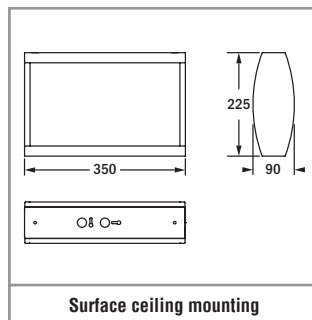

MAXIMA

High type of protection. Housing with convex light outlet and clear pane. Additional light outlet downwards for all versions. 1- or 2-sided escape route indication through self-adhesive escape sign foils.

Versions for surface wall and ceiling mounting and bracket and with additional accessories for pendulum and chain/wire

MOUNTING TYPES

MOUNTING TYPES WITH ACCESSORIES

TECHNICAL DATA

Housing:	Polycarbonate, grey (RAL 7035) Polyester, grey (RAL 7035)	Color stability:	3 SDCM
Pane:	Polycarbonate, transparent	Color temperature:	4.000 K
Foil:	PVC, printed	Color rendering index:	70
Service life L₈₀B₂₀:	50.000 h	Optic interface:	LIFE, LIFE ECO

Commissioning: For Autotest, operating duration, operating mode PS, monitoring group and test duration are only programmable per app B.connect over smartphone locally on luminaire.

SELF-CONTAINED SUPPLY

Mains supply:	198 V – 254 V/50 Hz
Switching:	Maintained and non-maintained
Ambient temperature:	0 °C to +40 °C
Protection class:	II

DECENTRAL SUPPLY

Mains supply:	24 V +/- 20 % DC
Battery supply:	24 V +/- 20 % DC
Ambient temperature:	-20 °C to +40 °C
Protection class:	III

CENTRAL SUPPLY

Mains supply:	198 V – 254 V/50 Hz
Battery supply:	176 V – 276 V
Ambient temperature:	-20 °C to +40 °C
Protection class:	II
Mains supply (alt.):	90 V – 254 V / 50/60 Hz
Battery supply (alt.):	90 V – 276 V