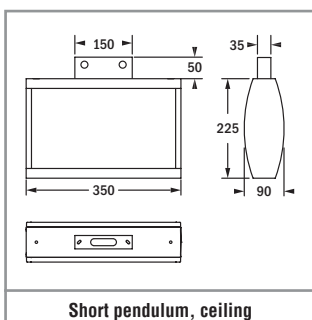

MAXIMA

High type of protection. Housing with convex light outlet and clear pane. Additional light outlet downwards for all versions. 1- or 2-sided escape route indication through self-adhesive escape sign foils.

Versions for surface wall and ceiling mounting and bracket and with additional accessories for pendulum and chain/wire

MOUNTING TYPES

MOUNTING TYPES WITH ACCESSORIES

TECHNICAL DATA

Housing:	Polycarbonate, grey (RAL 7035) Polyester, grey (RAL 7035)	Color stability:	3 SDCM
Pane:	Polycarbonate, transparent	Color temperature:	4.000 K
Foil:	PVC, printed	Color rendering index:	70
Service life L₈₀B₂₀:	50.000 h	Optic interface:	LIFE, LIFE ECO

Commissioning: For Autotest, operating duration, operating mode PS, monitoring group and test duration are only programmable per app B.connect over smartphone locally on luminaire.

SELF-CONTAINED SUPPLY

Mains supply:	198 V – 254 V/50 Hz
Switching:	Maintained and non-maintained
Ambient temperature:	0 °C to +40 °C
Protection class:	II

DECENTRAL SUPPLY

Mains supply:	24 V +/- 20 % DC
Battery supply:	24 V +/- 20 % DC
Ambient temperature:	-20 °C to +40 °C
Protection class:	III

CENTRAL SUPPLY

Mains supply:	198 V – 254 V/50 Hz
Battery supply:	176 V – 276 V
Ambient temperature:	-20 °C to +40 °C
Protection class:	II
Mains supply (alt.):	90 V – 254 V / 50/60 Hz
Battery supply (alt.):	90 V – 276 V