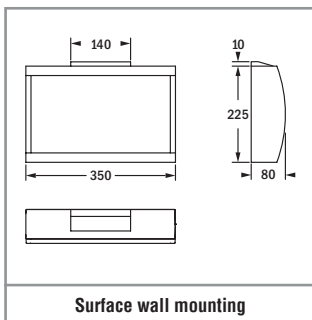

MAXIMA

High type of protection. Housing with convex light outlet and clear pane. Additional light outlet downwards for all versions. 1- or 2-sided escape route indication through self-adhesive escape sign foils.

Versions for surface wall and ceiling mounting and bracket and with additional accessories for pendulum and chain/wire

MOUNTING TYPES

MOUNTING TYPES WITH ACCESSORIES

TECHNICAL DATA

Housing:	Polycarbonate, grey (RAL 7035) Polyester, grey (RAL 7035)	Color stability:	3 SDCM
Pane:	Polycarbonate, transparent	Color temperature:	4.000 K
Foil:	PVC, printed	Color rendering index:	70
Service life L₈₀B₂₀:	50.000 h	Optic interface:	LIFE, LIFE ECO

Commissioning: For Autotest, operating duration, operating mode PS, monitoring group and test duration are only programmable per app B.connect over smartphone locally on luminaire.

SELF-CONTAINED SUPPLY

Mains supply:	198 V – 254 V/50 Hz
Switching:	Maintained and non-maintained
Ambient temperature:	0 °C to +40 °C
Protection class:	II

DECENTRAL SUPPLY

Mains supply:	24 V +/- 20 % DC
Battery supply:	24 V +/- 20 % DC
Ambient temperature:	-20 °C to +40 °C
Protection class:	III

CENTRAL SUPPLY

Mains supply:	198 V – 254 V/50 Hz
Battery supply:	176 V – 276 V
Ambient temperature:	-20 °C to +40 °C
Protection class:	II
Mains supply (alt.):	90 V – 254 V / 50/60 Hz
Battery supply (alt.):	90 V – 276 V