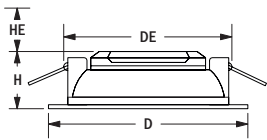

Downlight Compact LED

Einbau-Downlight / Recessed mounted luminaire

Bestellnummer / Code	D	H	DE	HE
71052 / 71053	126 mm	60 mm	90 mm	100 mm
71054 / 71055	150 mm	60 mm	120 mm	100 mm
71056 / 71057	200 mm	60 mm	170 mm	100 mm
71058 / 71059	230 mm	60 mm	200 mm	100 mm

Deckeneinbau
recessed ceiling mounting