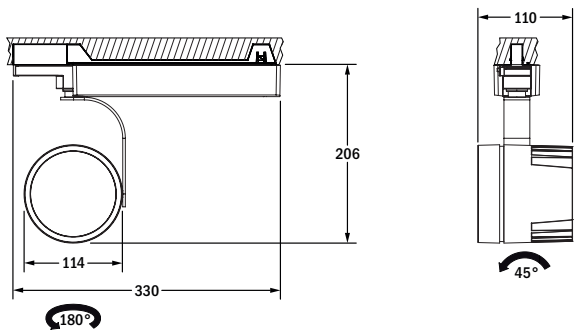

Expo SD

Strahlerleuchte / spotlight luminaires

Schiene (3-phasig)
for three-phase light track system mounting