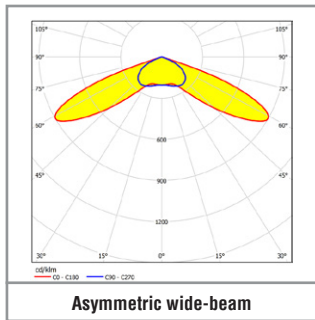

Variant	 Area 3.5 m	 Area 7 m	 Escape route
LIFE	262 lm	243 lm	247 lm
Sicuro24 / Sicuro230	350 lm	323 lm	330 lm

Autotest / CableCom Order code	Logica Order code	Logica FM Order code	LED	Φ= 1 h	Φ= 3 h	Φ= 8 h		S~
Surface ceiling mounting for escape route and area illumination with 3 changeable lenses								
37165	37166	37167	1	Escape route 330 lm Area 3.5 m / 7 m 350 lm / 323 lm	Escape route 190 lm Area 3.5 m / 7 m 203 lm / 186 lm	Escape route 70 lm Area 3.5 m / 7 m 70 lm / 65 lm	LIFE 6.4 V / 1.5 Ah	8 VA

Included in scope of delivery	
Order code	Description
-	Symmetrical wide-beam lens for mounting height 3.5 m
-	Symmetrical wide-beam lens for mounting height 7 m
-	Asymmetrical wide-beam lens