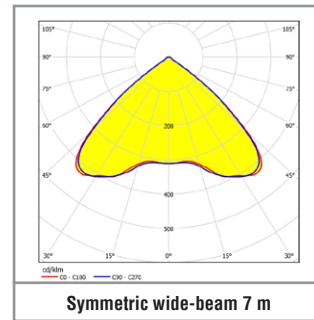

Variant	 Area 3.5 m	 Area 7 m	 Escape route
LIFE	262 lm	243 lm	247 lm
Sicuro24 / Sicuro230	350 lm	323 lm	330 lm

Autotest / CableCom Order code	Logica Order code	Logica FM Order code	LED	Φ= 1 h	Φ= 3 h	Φ= 8 h		S~
Surface ceiling mounting for escape route and area illumination with 3 changeable lenses								
37165	37166	37167	1	Escape route 330 lm Area 3.5 m / 7 m 350 lm / 323 lm	Escape route 190 lm Area 3.5 m / 7 m 203 lm / 186 lm	Escape route 70 lm Area 3.5 m / 7 m 70 lm / 65 lm	LIFE 6.4 V / 1.5 Ah	8 VA

Included in scope of delivery	
Order code	Description
-	Symmetrical wide-beam lens for mounting height 3.5 m
-	Symmetrical wide-beam lens for mounting height 7 m
-	Asymmetrical wide-beam lens