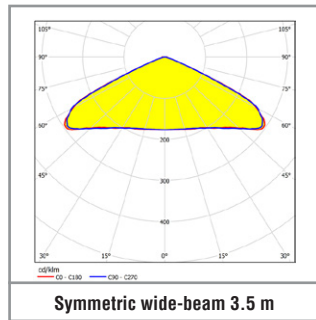

Variant	 Area 3.5 m	 Area 7 m	 Escape route
LIFE	262 lm	243 lm	247 lm
Sicuro24 / Sicuro230	350 lm	323 lm	330 lm

Autotest / CableCom Order code	Logica Order code	Logica FM Order code	LED	Φ= 1 h	Φ= 3 h	Φ= 8 h		S~
Surface ceiling mounting for escape route and area illumination with 3 changeable lenses								
37165	37166	37167	1	Escape route 330 lm Area 3.5 m / 7 m 350 lm / 323 lm	Escape route 190 lm Area 3.5 m / 7 m 203 lm / 186 lm	Escape route 70 lm Area 3.5 m / 7 m 70 lm / 65 lm	LIFE 6.4 V / 1.5 Ah	8 VA

Included in scope of delivery	
Order code	Description
-	Symmetrical wide-beam lens for mounting height 3.5 m
-	Symmetrical wide-beam lens for mounting height 7 m
-	Asymmetrical wide-beam lens