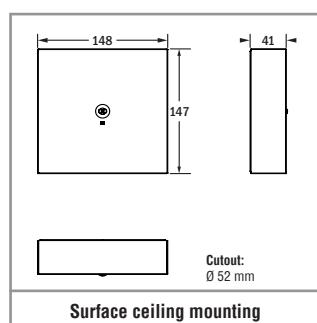

CENTRAL SUPPLY

Mains supply:	198 V – 254 V/50 Hz
Battery supply:	176 V – 276 V
Ambient temperature:	-20 °C to +40 °C
Protection class:	I
Mains supply (alt.):	90 V – 254 V / 50/60 Hz
Battery supply (alt.):	90 V – 276 V

Variant	Area 3.5 m	Area 7 m	Escape route
LIFE	262 lm	243 lm	247 lm
Sicuro24 / Sicuro230	350 lm	323 lm	330 lm