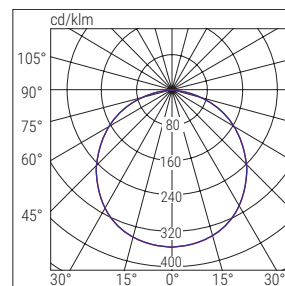

X-SIX REGOLABILE 24 W

■ C0-C180 ■ C90-C270