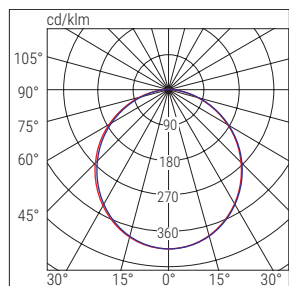

X-SIX REGOLABILE 18 W

■ C0-C180 ■ C90-C270