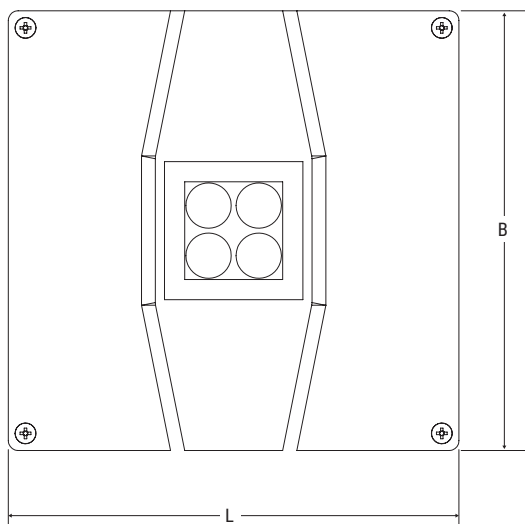

## Applications

Industrial, in high-risk environments with dust and explosive substances.

Rozměry  
Dimensions  
mm

L	B	H	H1
183	179	57	42

090