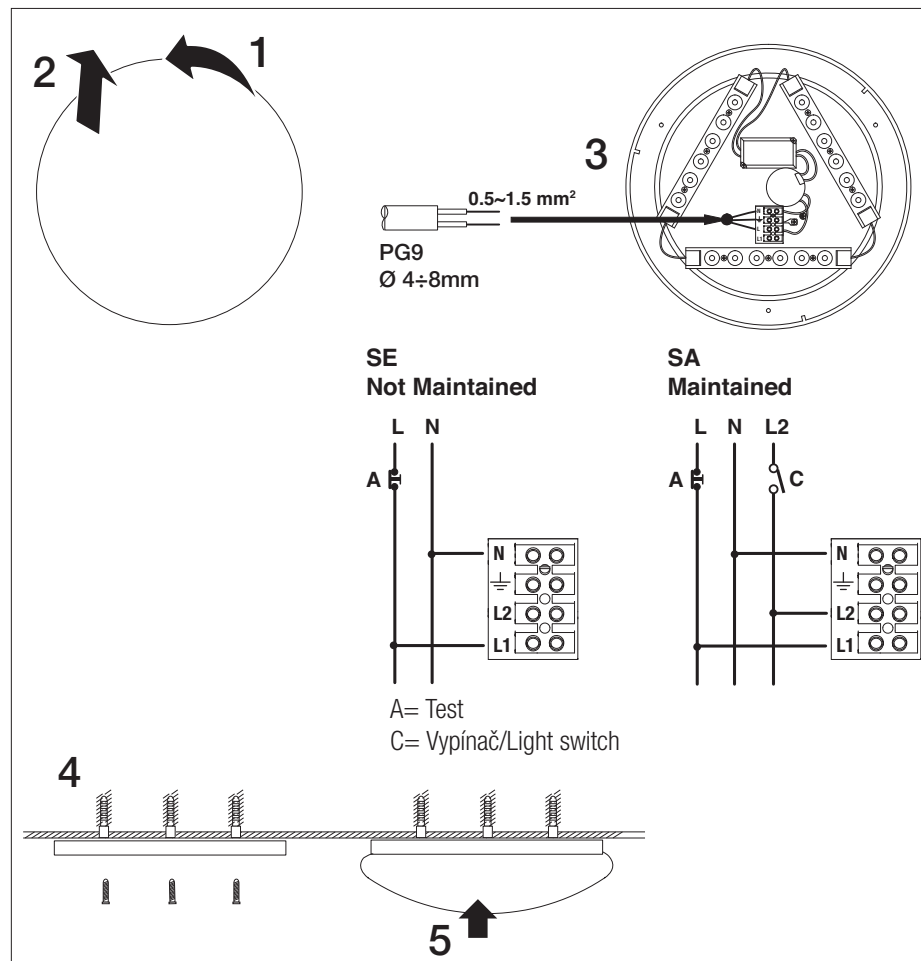

- Podle evropské směrnice 2013/56 EU, nefunkční baterie musí být tříděny a nesmí být likvidovány jako běžný odpad.
- According to the European directive 2013/56 EU, exhausted batteries are subject to separate collection and must not be disposed of as urban waste.
- Zařízení obsahuje potenciálně nebezpečnou litiovou baterii. Baterie může explodovat při nesprávném použití: neotvírejte ani nevhazujte do ohně.
- The device contains a potentially dangerous lithium battery. The battery can explode if used incorrectly: do not open or throw into fire.