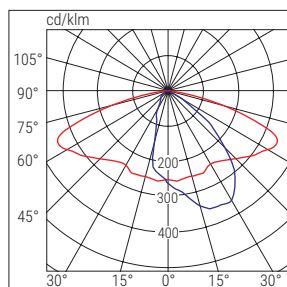

OPTIKA MĚSTSKÉ ULICE URBAN STREET OPTICS

■ C0-C180 ■ C90-C270