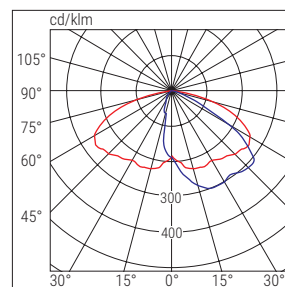

OPTIKA MĚSTSKÉ/PŘÍMĚSTSKÉ ULICE – HLUBOKÝ PAPERSEK LONG BEAM URBAN/EXTRA-URBAN OPTICS

■ C0-C180 ■ C90-C270