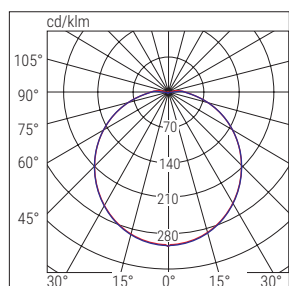

GEOLED 15 W

■ C180-C270 ■ C90-C270