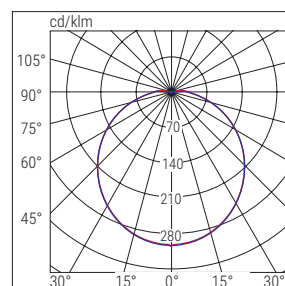

GEOLED 20 W

■ C0-C180 ■ C90-C270