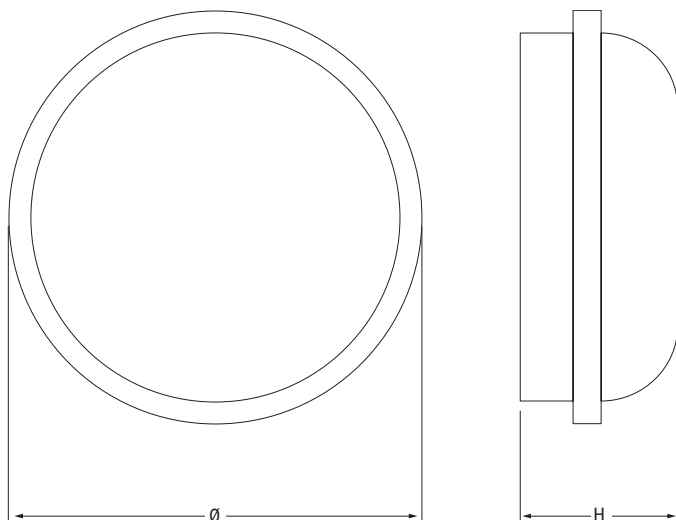

Colour white, black

Compliance EN 60598-1, EN 60598-2-1, EN 62471

Applications

residential, services sector, stairways, terraces, arcades, external access areas for shops, hotels and restaurants

030

W	Rozměry Dimensions mm	
	Ø	H
15	166	62
20	220	71