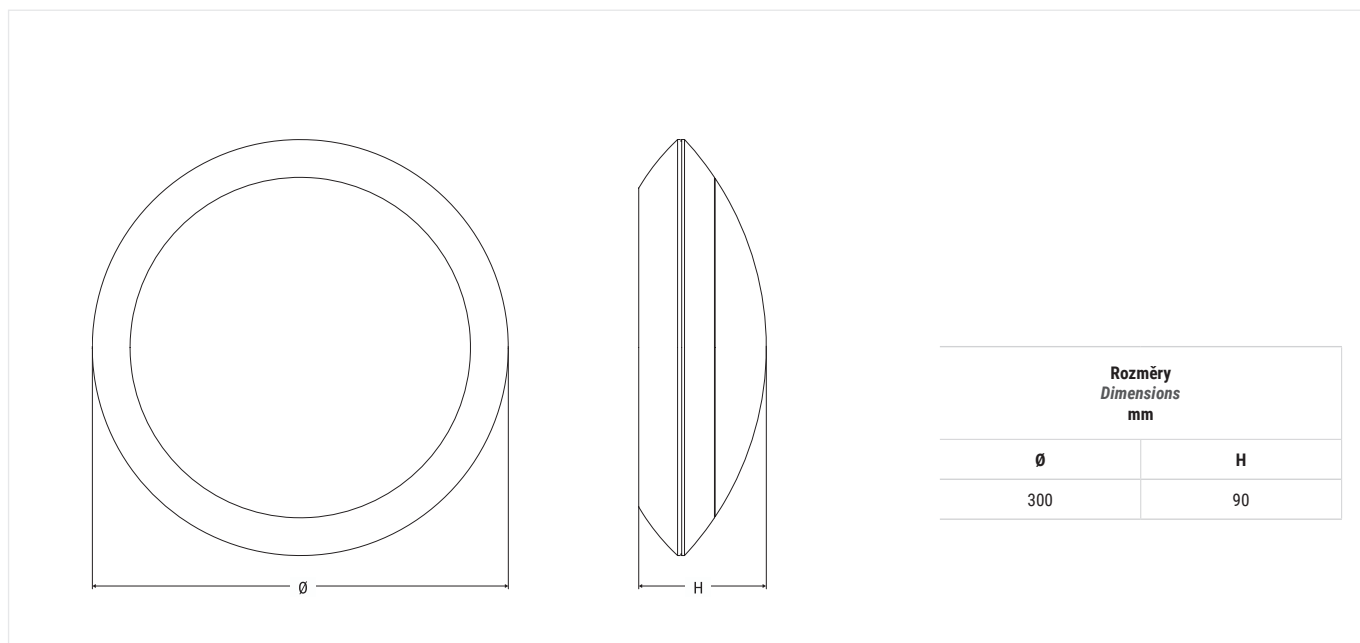

Applications

Indoor, outdoor, service sectors, residential buildings, stairwell lighting, corridors, shops, hotels, restaurants

056