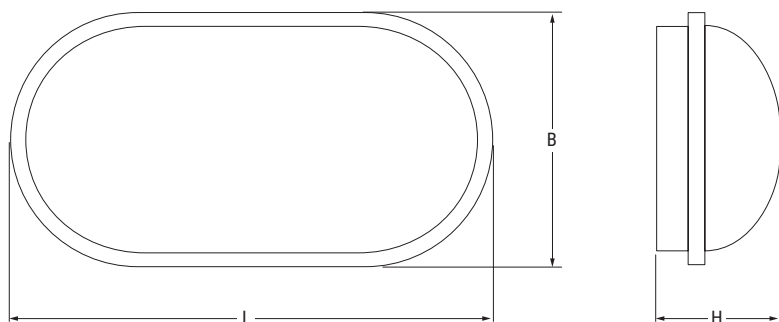

Compliance EN 60598-1, EN 60598-2-1, EN 62471

Applications

residential, services, stairways, terraces, arcades, external access areas for shops, hotels and restaurants

W	Rozměry Dimensions mm		
	L	B	H
15	214	114	63
20	269	145	74