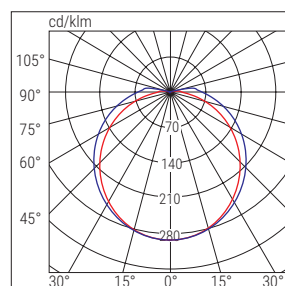

GEOLED LITE 20 W

■ C0-C180 ■ C90-C270