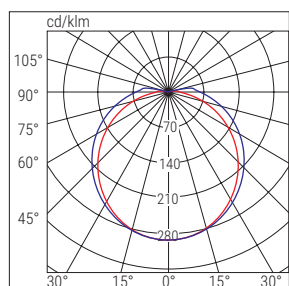

GEOLED LITE 15 W

■ C180-C270 ■ C90-C270